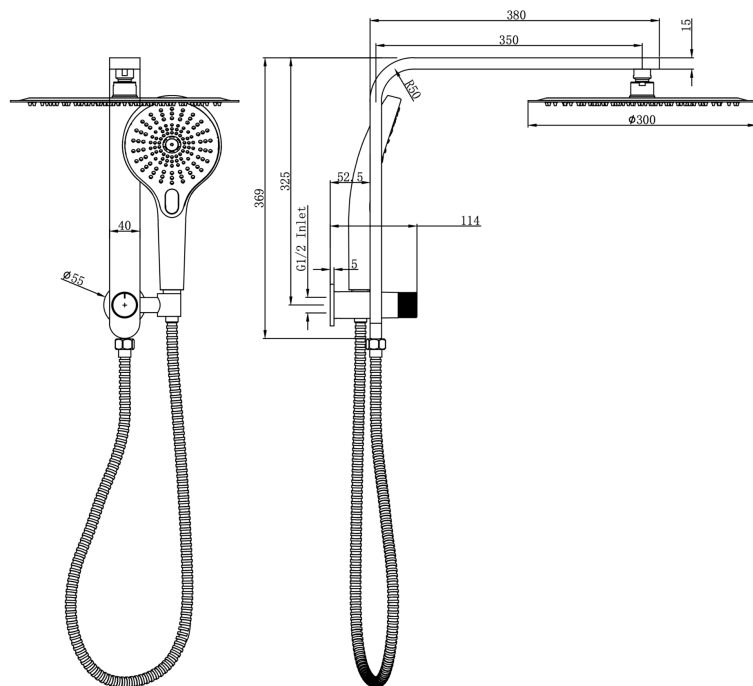

# Mason Short Shower Combination with Multifunction Handpiece and 300mm Round Head

## Product Specifications

Code:	MAS-36a-300R-BB
Finish:	Brushed Brass
Barcode:	9339897032667
WELS Star:	3 Star
WELS Rating:	9L/Min
Spindle/Divertor:	1/2 Turn Ceramic Disc
Primary Material:	304 Stainless Steel
Special Features:	Spare Parts Available

**MAS-36a-300R-BB**  
Brushed Brass  
PVD

**MAS-36a-300R-BN**  
Brushed Nickel  
Raw Brush

**MAS-36a-300R-CH**  
Chrome  
Electroplate

**MAS-36a-300R-GM**  
Gunmetal  
PVD

**MAS-36a-300R-MB**  
Matte Black  
Electroplate