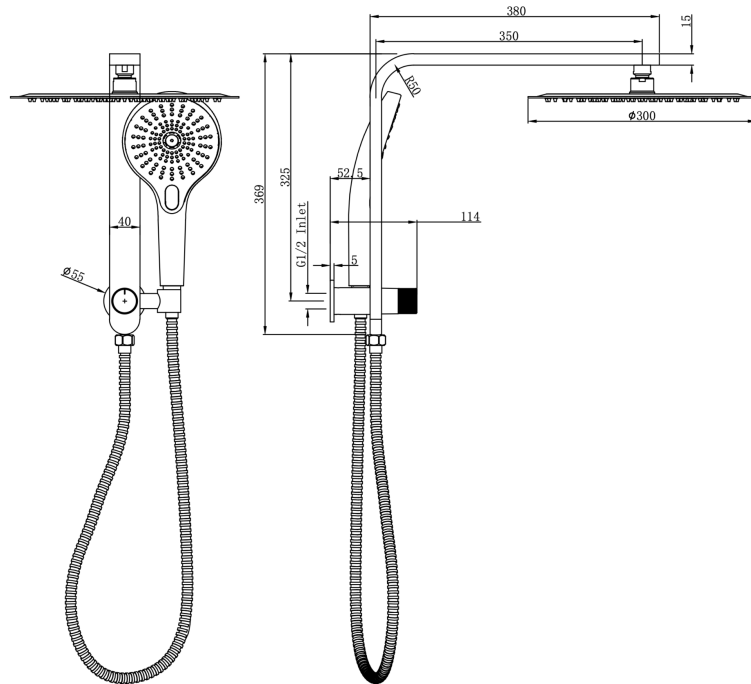

# Mason Short Shower Combination with Multifunction Handpiece and 300mm Round Head

## Product Specifications

Code:	MAS-36a-300R-CH
Finish:	Chrome
Barcode:	9339897032681
WELS Star:	3 Star
WELS Rating:	9L/Min
Spindle/Divertor:	1/2 Turn Ceramic Disc
Primary Material:	304 Stainless Steel
Special Features:	Spare Parts Available

**MAS-36a-300R-BB**  
Brushed Brass  
PVD

**MAS-36a-300R-BN**  
Brushed Nickel  
Raw Brush

**MAS-36a-300R-CH**  
Chrome  
Electroplate

**MAS-36a-300R-GM**  
Gunmetal  
PVD

**MAS-36a-300R-MB**  
Matte Black  
Electroplate