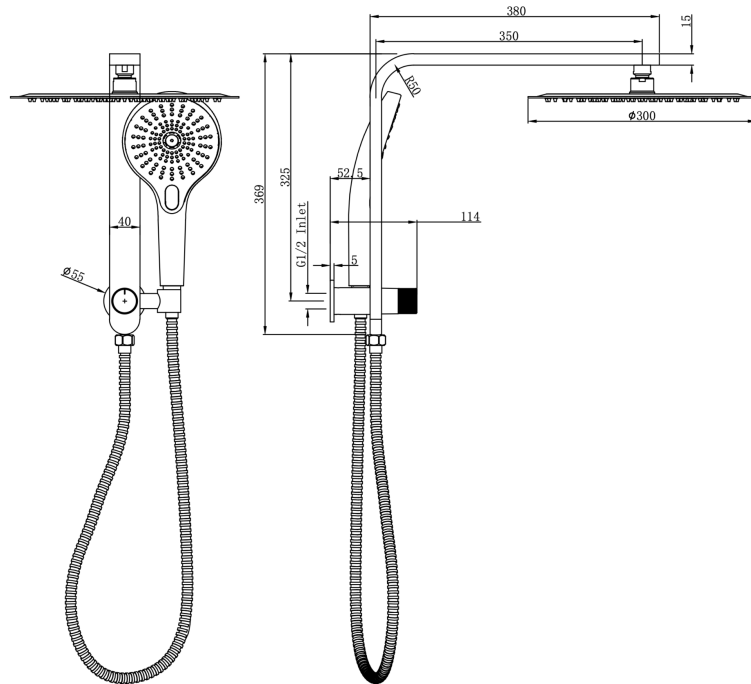

# Mason Short Shower Combination with Multifunction Handpiece and 300mm Round Head

## Product Specifications

Code:	MAS-36a-300R-GM
Finish:	Gunmetal
Barcode:	9339897032698
WELS Star:	3 Star
WELS Rating:	9L/Min
Spindle/Divertor:	1/2 Turn Ceramic Disc
Primary Material:	304 Stainless Steel
Special Features:	Spare Parts Available

**MAS-36a-300R-BB**  
Brushed Brass  
PVD

**MAS-36a-300R-BN**  
Brushed Nickel  
Raw Brush

**MAS-36a-300R-CH**  
Chrome  
Electroplate

**MAS-36a-300R-GM**  
Gunmetal  
PVD

**MAS-36a-300R-MB**  
Matte Black  
Electroplate