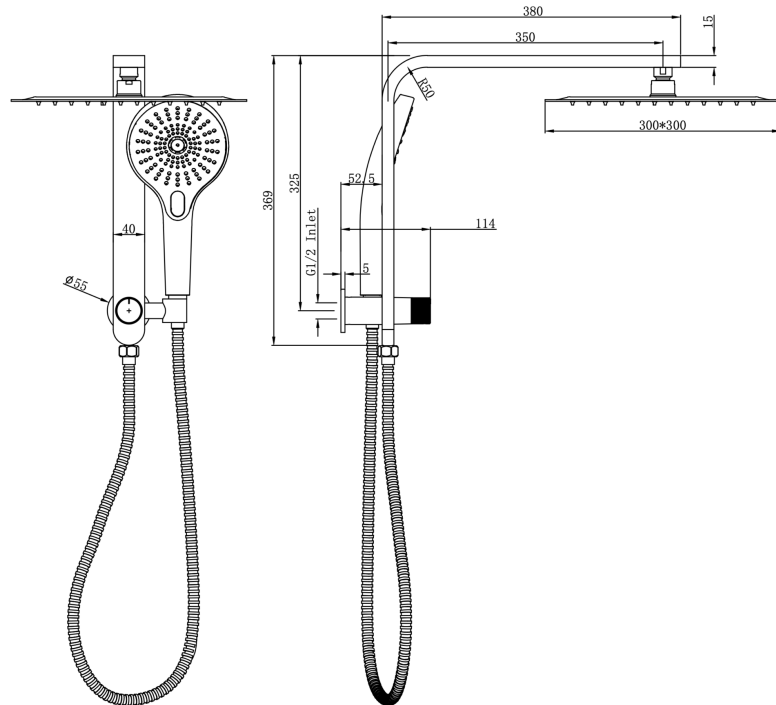

Mason Short Shower Combination with Multifunction Handpiece and 300mm Square Head

Product Specifications

Code:	MAS-36a-300S-BB
Finish:	Brushed Brass
Barcode:	9339897032711
WELS Star:	3 Star
WELS Rating:	9L/Min
Spindle/Divertor:	1/2 Turn Ceramic Disc
Primary Material:	304 Stainless Steel
Special Features:	Spare Parts Available

MAS-36a-300S-BB
Brushed Brass
PVD

MAS-36a-300S-BN
Brushed Nickel
Raw Brush

MAS-36a-300S-CH
Chrome
Electroplate

MAS-36a-300S-GM
Gunmetal
PVD

MAS-36a-300S-MB
Matte Black
Electroplate

Experience, *the difference.*