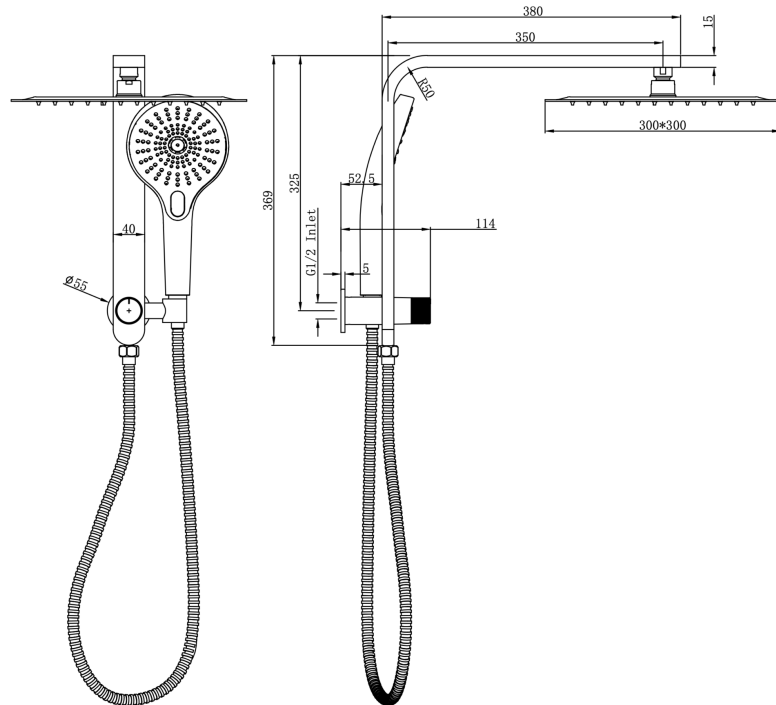

Mason Short Shower Combination with Multifunction Handpiece and 300mm Square Head

Product Specifications

Code:	MAS-36a-300S-CH
Finish:	Chrome
Barcode:	9339897032735
WELS Star:	3 Star
WELS Rating:	9L/Min
Spindle/Divertor:	1/2 Turn Ceramic Disc
Primary Material:	304 Stainless Steel
Special Features:	Spare Parts Available

MAS-36a-300S-BB
Brushed Brass
PVD

MAS-36a-300S-BN
Brushed Nickel
Raw Brush

MAS-36a-300S-CH
Chrome
Electroplate

MAS-36a-300S-GM
Gunmetal
PVD

MAS-36a-300S-MB
Matte Black
Electroplate

Experience, *the difference.*