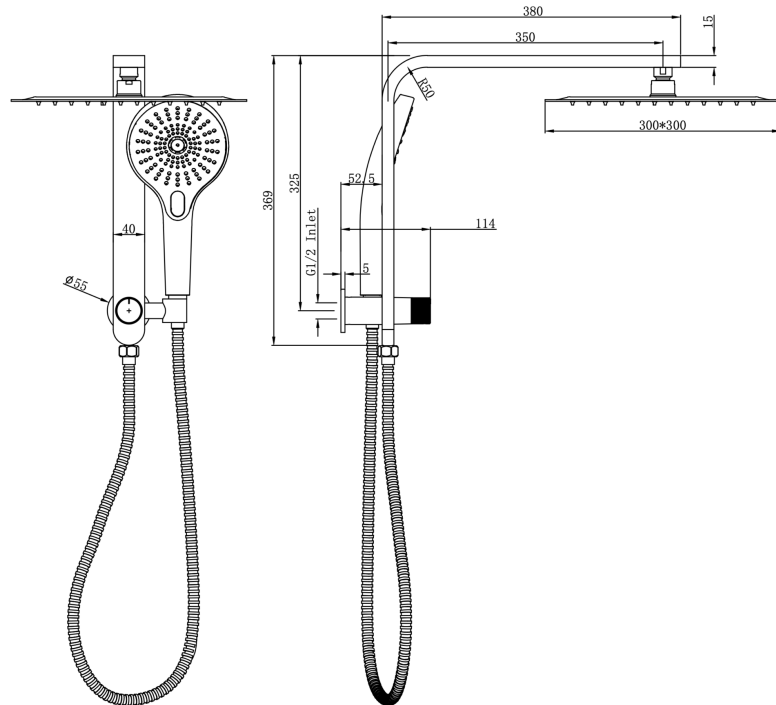

Mason Short Shower Combination with Multifunction Handpiece and 300mm Square Head

Product Specifications

Code:	MAS-36a-300S-GM
Finish:	Gunmetal
Barcode:	9339897032742
WELS Star:	3 Star
WELS Rating:	9L/Min
Spindle/Divertor:	1/2 Turn Ceramic Disc
Primary Material:	304 Stainless Steel
Special Features:	Spare Parts Available

MAS-36a-300S-BB
Brushed Brass
PVD

MAS-36a-300S-BN
Brushed Nickel
Raw Brush

MAS-36a-300S-CH
Chrome
Electroplate

MAS-36a-300S-GM
Gunmetal
PVD

MAS-36a-300S-MB
Matte Black
Electroplate

Experience, *the difference.*