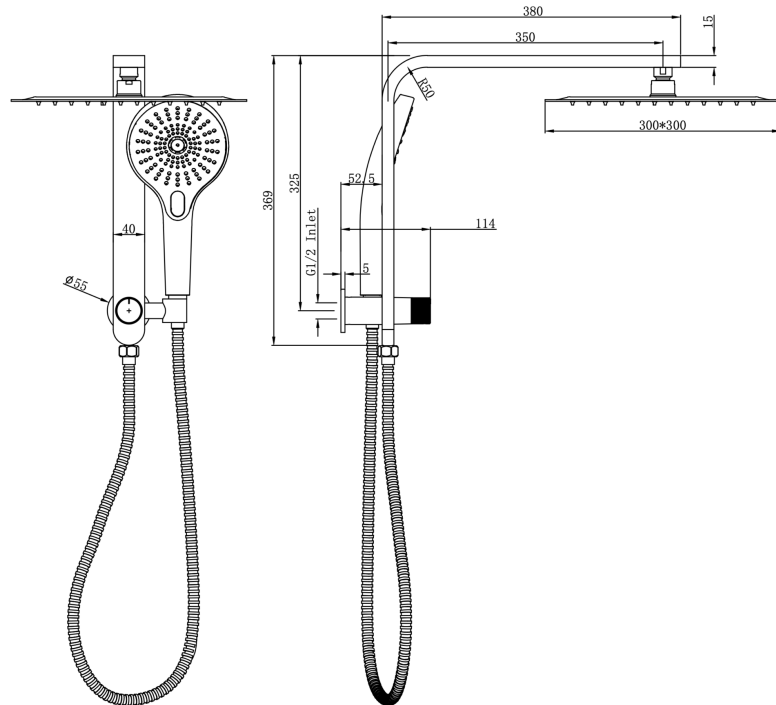

Mason Short Shower Combination with Multifunction Handpiece and 300mm Square Head

Product Specifications

Code:	MAS-36a-300S-MB
Finish:	Matte Black
Barcode:	9339897032759
WELS Star:	3 Star
WELS Rating:	9L/Min
Spindle/Divertor:	1/2 Turn Ceramic Disc
Primary Material:	304 Stainless Steel
Special Features:	Spare Parts Available

MAS-36a-300S-BB
Brushed Brass
PVD

MAS-36a-300S-BN
Brushed Nickel
Raw Brush

MAS-36a-300S-CH
Chrome
Electroplate

MAS-36a-300S-GM
Gunmetal
PVD

MAS-36a-300S-MB
Matte Black
Electroplate

Experience, *the difference.*