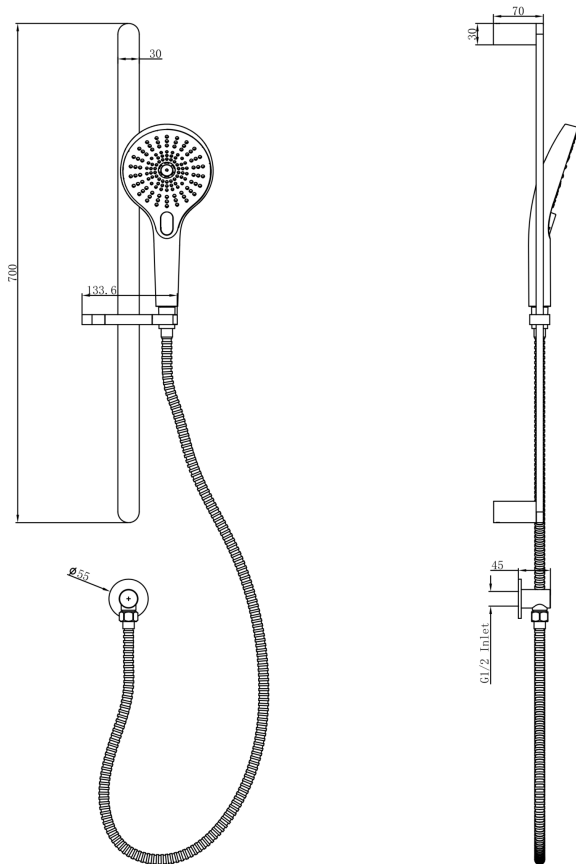

# Mason Sliding Shower Rail with Multifunction Handpiece

## Product Specifications

Code:	MAS-37a-BB
Finish:	Brushed Brass
Barcode:	9339897032766
WELS Star:	5 Star
WELS Rating:	6L/Min
Primary Material:	304 Stainless Steel
Special Features:	Spare Parts Available

MAS-37a-CH  
Chrome  
Electroplate

MAS-37a-GM  
Gunmetal  
PVD

MAS-37a-MB  
Matte Black  
Electroplate

MAS-37a-BB  
Brushed Brass  
PVD

MAS-37a-BN  
Brushed Nickel  
Raw Brush

Experience, *the difference.*