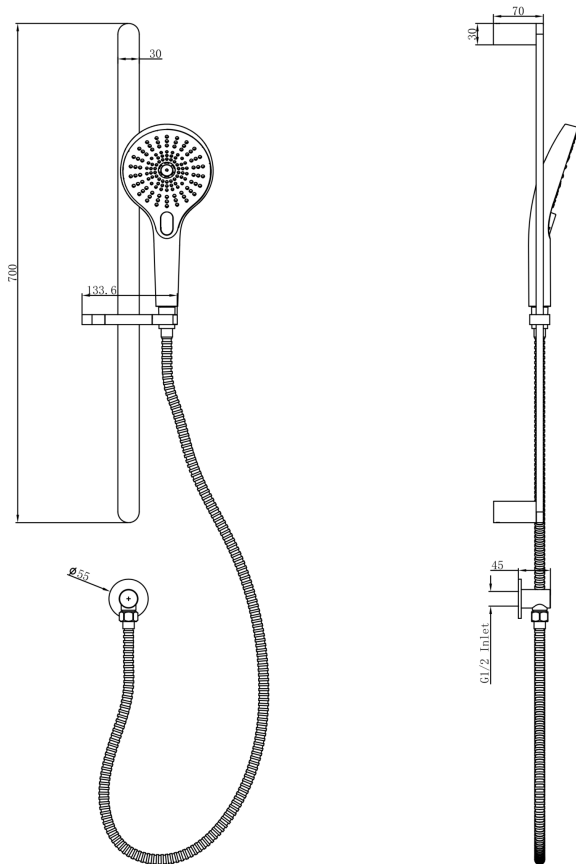

Mason Sliding Shower Rail with Multifunction Handpiece

Product Specifications

Code:	MAS-37a-BN
Finish:	Brushed Nickel
Barcode:	9339897032773
WELS Star:	5 Star
WELS Rating:	6L/Min
Primary Material:	304 Stainless Steel
Special Features:	Spare Parts Available

MAS-37a-CH
Chrome
Electroplate

MAS-37a-GM
Gunmetal
PVD

MAS-37a-MB
Matte Black
Electroplate

MAS-37a-BB
Brushed Brass
PVD

MAS-37a-BN
Brushed Nickel
Raw Brush

Experience, *the difference.*

LINSOL.COM.AU

☎ 1300 546 765