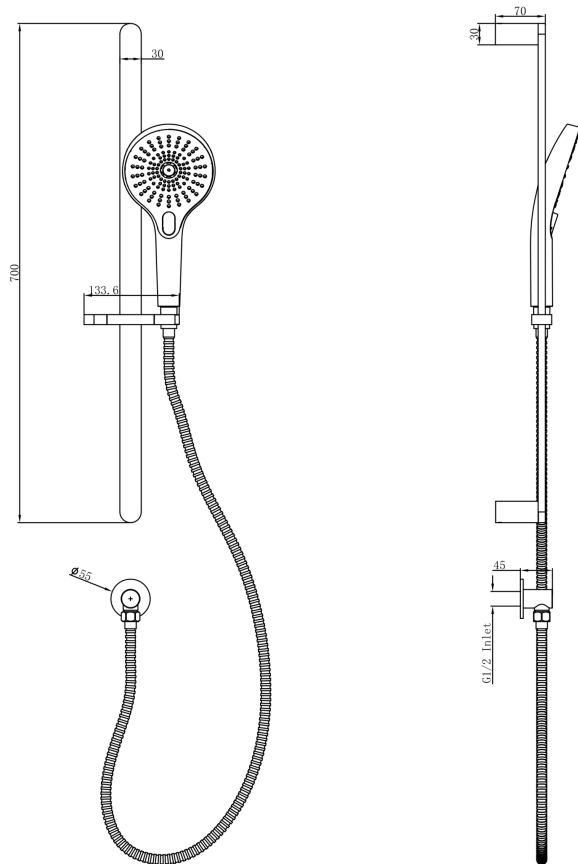

# Mason Sliding Shower Rail with Multifunction Handpiece

## Product Specifications

Code:	MAS-37a-GM
Finish:	Gunmetal
Barcode:	9339897032797
WELS Star:	5 Star
WELS Rating:	6L/Min
Primary Material:	304 Stainless Steel
Special Features:	Spare Parts Available

MAS-37a-CH  
Chrome  
Electroplate

MAS-37a-GM  
Gunmetal  
PVD

MAS-37a-MB  
Matte Black  
Electroplate

MAS-37a-BB  
Brushed Brass  
PVD

MAS-37a-BN  
Brushed Nickel  
Raw Brush

Experience, *the difference.*

LINSOL.COM.AU

☎ 1300 546 765

✉ info@linsol.com.au