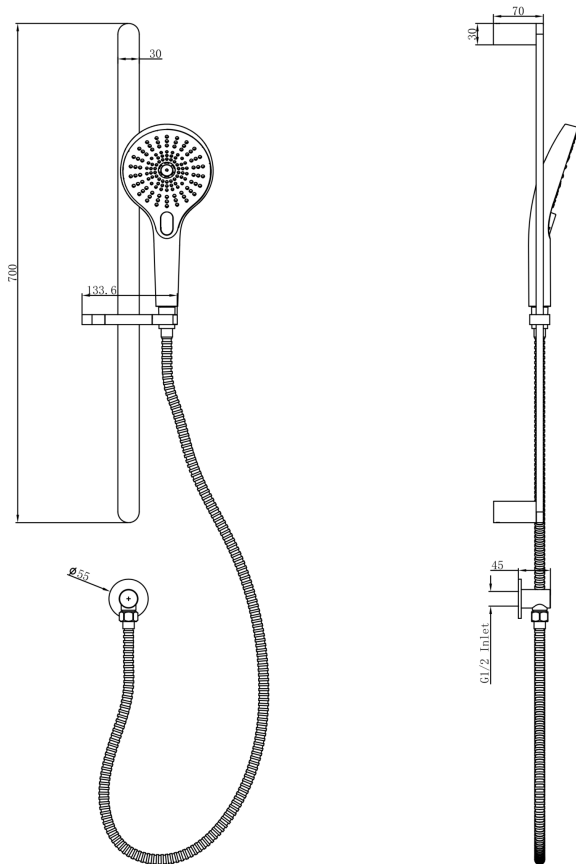

# Mason Sliding Shower Rail with Multifunction Handpiece

## Product Specifications

Code:	MAS-37a-MB
Finish:	Matte Black
Barcode:	9339897032803
WELS Star:	5 Star
WELS Rating:	6L/Min
Primary Material:	304 Stainless Steel
Special Features:	Spare Parts Available

MAS-37a-CH  
Chrome  
Electroplate

MAS-37a-GM  
Gunmetal  
PVD

MAS-37a-MB  
Matte Black  
Electroplate

MAS-37a-BB  
Brushed Brass  
PVD

MAS-37a-BN  
Brushed Nickel  
Raw Brush

Experience, *the difference.*