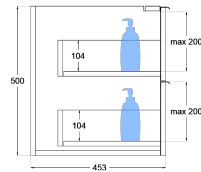

Matrix V-Groove 1200mm Wall Hung Vanity Double Bowl

TOP VIEW: DRAWERS

SIDE VIEW: DRAWER STORAGE

Product Specifications

Code: MAT-1200-4DRW-DB-FN

Finish: French Navy

Primary Material: White Melamine

Technical Features: Drawers: 4

Mounting: Wall Hung

Included: Double Bowl Vanity Stone

Special Features: Standard White Stone

Soft Close

Hand Made

Experience, *the difference.*

LINSOL.COM.AU

☎ 1300 546 765