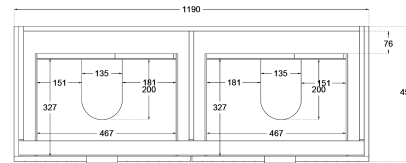

Matrix V-Groove 1200mm Wall Hung Vanity Double Bowl

TOP VIEW: DRAWERS

SIDE VIEW: DRAWER STORAGE

Product Specifications

Code: MAT-1200-4DRW-DB-FN

Finish: French Navy

Primary Material: White Melamine

Technical Features: Drawers: 4