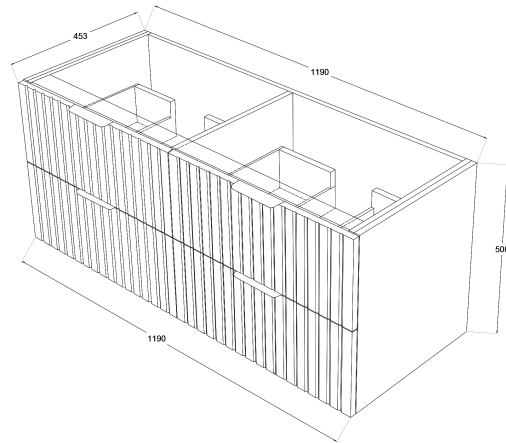

Matrix V-Groove 1200mm Wall Hung Vanity Double Bowl

TOP VIEW: DRAWERS

SIDE VIEW: DRAWER STORAGE

Product Specifications

Code: MAT-1200-4DRW-DB-FN

Finish: French Navy

Primary Material: White Melamine

Technical Features: Drawers: 4

Mounting: Wall Hung

Included: Double Bowl Vanity Stone

Special Features: Standard White Stone

Soft Close

Hand Made

Experience, *the difference.*

LINSOL.COM.AU

☎ 1300 546 765