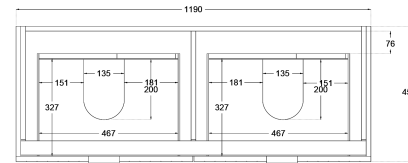

# Matrix V-Groove 1200mm Wall Hung Vanity Double Bowl

TOP VIEW: DRAWERS

SIDE VIEW: DRAWER STORAGE

## Product Specifications

**Code:** MAT-1200-4DRW-DB-MB

**Finish:** Matte Black

**Primary Material:** White Melamine

**Technical Features:** Drawers: 4

Mounting: Wall Hung

Included: Double Bowl Vanity Stone