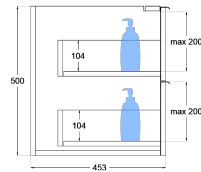

# Matrix V-Groove 1200mm Wall Hung Vanity Double Bowl

TOP VIEW: DRAWERS

SIDE VIEW: DRAWER STORAGE

## Product Specifications

**Code:** MAT-1200-4DRW-DB-MB

**Finish:** Matte Black

**Primary Material:** White Melamine

**Technical Features:** Drawers: 4

Mounting: Wall Hung

Included: Double Bowl Vanity Stone