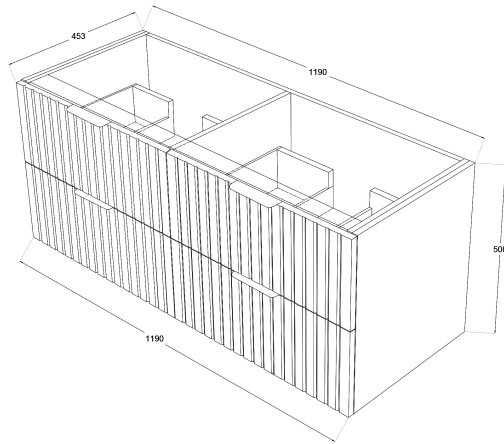

# Matrix V-Groove 1200mm Wall Hung Vanity Double Bowl

TOP VIEW: DRAWERS

SIDE VIEW: DRAWER STORAGE

## Product Specifications

**Code:** MAT-1200-4DRW-DB-MB

**Finish:** Matte Black

**Primary Material:** White Melamine

**Technical Features:** Drawers: 4

Mounting: Wall Hung

Included: Double Bowl Vanity Stone