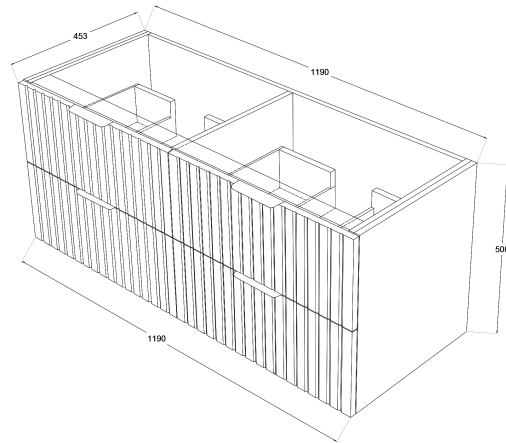

# Matrix V-Groove 1200mm Wall Hung Vanity Double Bowl

TOP VIEW: DRAWERS

SIDE VIEW: DRAWER STORAGE

## Product Specifications

**Code:** MAT-1200-4DRW-DB-SW

**Finish:** Satin White

**Primary Material:** White Melamine

**Technical Features:** Drawers: 4

Mounting: Wall Hung

Included: Double Bowl Vanity Stone