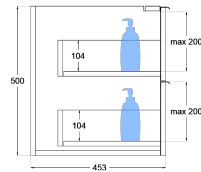

# Matrix V-Groove 1200mm Wall Hung Vanity Double Bowl

TOP VIEW: DRAWERS

SIDE VIEW: DRAWER STORAGE

## Product Specifications

**Code:** MAT-1200-4DRW-DB-SW

**Finish:** Satin White

**Primary Material:** White Melamine

**Technical Features:** Drawers: 4

Mounting: Wall Hung

Included: Double Bowl Vanity Stone