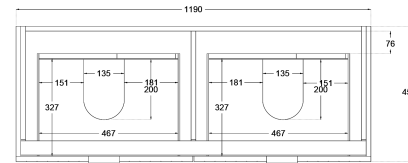

# Matrix V-Groove 1200mm Wall Hung Vanity Double Bowl

TOP VIEW: DRAWERS

SIDE VIEW: DRAWER STORAGE

## Product Specifications

**Code:** MAT-1200-4DRW-DB-SW

**Finish:** Satin White

**Primary Material:** White Melamine

**Technical Features:** Drawers: 4

Mounting: Wall Hung

Included: Double Bowl Vanity Stone