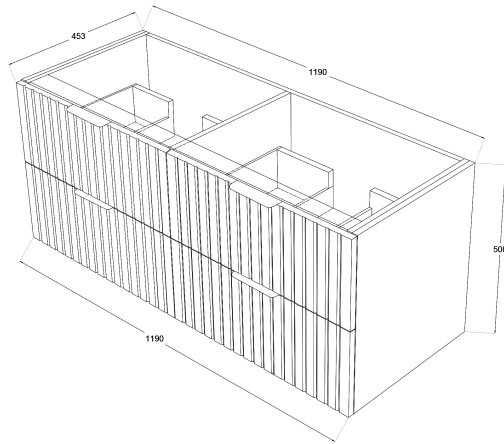

# Matrix V-Groove 1200mm Wall Hung Vanity Double Bowl

TOP VIEW: DRAWERS

SIDE VIEW: DRAWER STORAGE

## Product Specifications

**Code:** MAT-1200-4DRW-DB-TR

**Finish:** Tranquil Retreat

**Primary Material:** White Melamine

**Technical Features:** Drawers: 4

Mounting: Wall Hung

Included: Double Bowl Vanity Stone