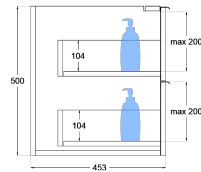

# Matrix V-Groove 1200mm Wall Hung Vanity Double Bowl

TOP VIEW: DRAWERS

SIDE VIEW: DRAWER STORAGE

## Product Specifications

**Code:** MAT-1200-4DRW-DB-TR

**Finish:** Tranquil Retreat

**Primary Material:** White Melamine

**Technical Features:** Drawers: 4

Mounting: Wall Hung

Included: Double Bowl Vanity Stone