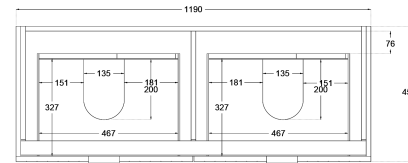

# Matrix V-Groove 1200mm Wall Hung Vanity Double Bowl

TOP VIEW: DRAWERS

SIDE VIEW: DRAWER STORAGE

## Product Specifications

**Code:** MAT-1200-4DRW-DB-TR

**Finish:** Tranquil Retreat

**Primary Material:** White Melamine

**Technical Features:** Drawers: 4

Mounting: Wall Hung

Included: Double Bowl Vanity Stone