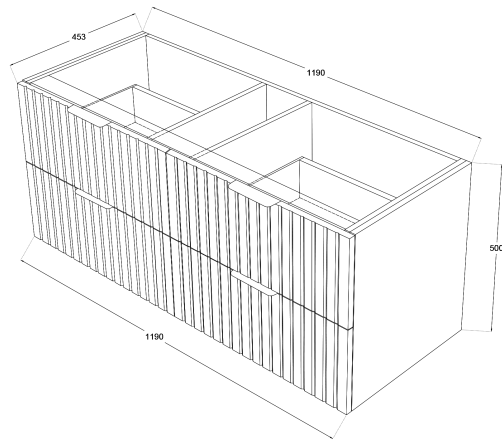

Matrix V-Groove 1200mm Wall Hung Vanity Single Bowl

TOP VIEW: DRAWERS

SIDE VIEW: DRAWER STORAGE

Product Specifications

Code: MAT-1200-4DRW-SB-FN

Finish: French Navy

Primary Material: White Melamine

Technical Features: Drawers: 4
Mounting: Wall Hung
Included: Single Bowl Vanity Stone
Standard White Stone
Soft Close
Hand Made