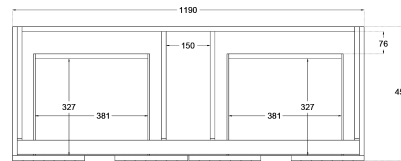

Matrix V-Groove 1200mm Wall Hung Vanity Single Bowl

TOP VIEW: DRAWERS

SIDE VIEW: DRAWER STORAGE

Product Specifications

Code: MAT-1200-4DRW-SB-FN

Finish: French Navy

Primary Material: White Melamine

Technical Features: Drawers: 4
Mounting: Wall Hung
Included: Single Bowl Vanity Stone
Standard White Stone
Soft Close
Hand Made