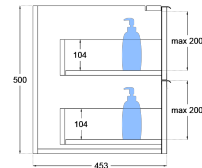

Matrix V-Groove 1200mm Wall Hung Vanity Single Bowl

TOP VIEW: DRAWERS

SIDE VIEW: DRAWER STORAGE

Product Specifications

Code: MAT-1200-4DRW-SB-FN

Finish: French Navy

Primary Material: White Melamine

Technical Features: Drawers: 4
Mounting: Wall Hung
Included: Single Bowl Vanity Stone
Standard White Stone
Soft Close
Hand Made