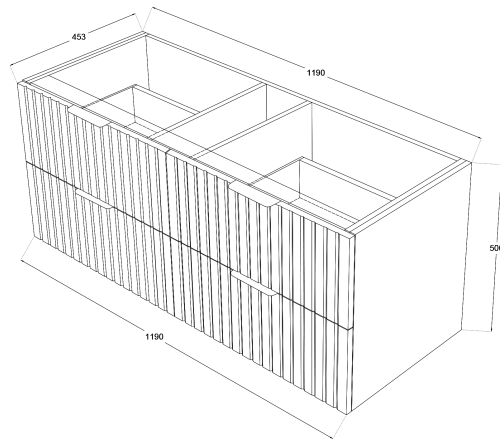

Matrix V-Groove 1200mm Wall Hung Vanity Single Bowl

TOP VIEW: DRAWERS

SIDE VIEW: DRAWER STORAGE

Product Specifications

Code: MAT-1200-4DRW-SB-GS

Finish: Sage Green

Primary Material: White Melamine

Technical Features: Drawers: 4
Mounting: Wall Hung
Included: Single Bowl Vanity Stone