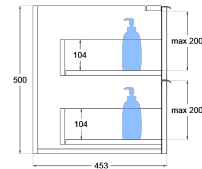

Matrix V-Groove 1200mm Wall Hung Vanity Single Bowl

TOP VIEW: DRAWERS

SIDE VIEW: DRAWER STORAGE

Product Specifications

Code: MAT-1200-4DRW-SB-GS

Finish: Sage Green

Primary Material: White Melamine

Technical Features: Drawers: 4
Mounting: Wall Hung
Included: Single Bowl Vanity Stone