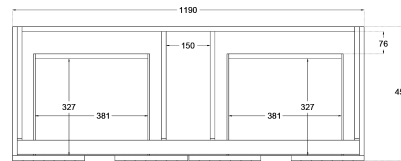

Matrix V-Groove 1200mm Wall Hung Vanity Single Bowl

TOP VIEW: DRAWERS

SIDE VIEW: DRAWER STORAGE

Product Specifications

Code: MAT-1200-4DRW-SB-GS

Finish: Sage Green

Primary Material: White Melamine

Technical Features: Drawers: 4
Mounting: Wall Hung
Included: Single Bowl Vanity Stone