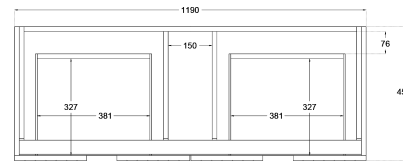

Matrix V-Groove 1200mm Wall Hung Vanity Single Bowl

TOP VIEW: DRAWERS

SIDE VIEW: DRAWER STORAGE

Product Specifications

Code: MAT-1200-4DRW-SB-MB

Finish: Matte Black

Primary Material: White Melamine

Technical Features: Drawers: 4
Mounting: Wall Hung
Included: Single Bowl Vanity Stone