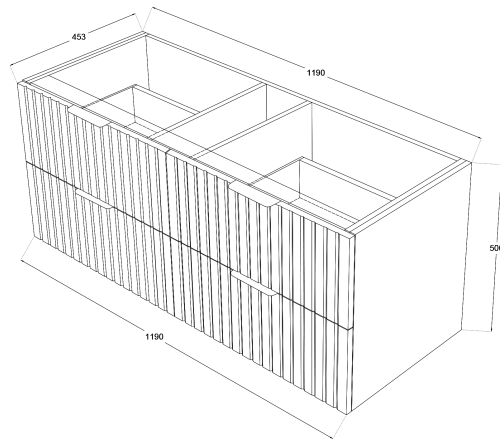

Matrix V-Groove 1200mm Wall Hung Vanity Single Bowl

TOP VIEW: DRAWERS

SIDE VIEW: DRAWER STORAGE

Product Specifications

Code: MAT-1200-4DRW-SB-MB

Finish: Matte Black

Primary Material: White Melamine

Technical Features: Drawers: 4
Mounting: Wall Hung
Included: Single Bowl Vanity Stone