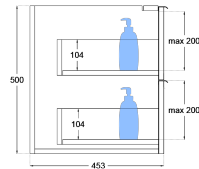

Matrix V-Groove 1200mm Wall Hung Vanity Single Bowl

TOP VIEW: DRAWERS

SIDE VIEW: DRAWER STORAGE

Product Specifications

Code: MAT-1200-4DRW-SB-MB

Finish: Matte Black

Primary Material: White Melamine

Technical Features: Drawers: 4
Mounting: Wall Hung
Included: Single Bowl Vanity Stone