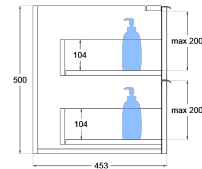

Matrix V-Groove 1200mm Wall Hung Vanity Single Bowl

TOP VIEW: DRAWERS

SIDE VIEW: DRAWER STORAGE

Product Specifications

Code: MAT-1200-4DRW-SB-SW

Finish: Satin White

Primary Material: White Melamine

Technical Features: Drawers: 4

Mounting: Wall Hung

Included: Single Bowl Vanity Stone

Special Features: Standard White Stone

Soft Close

Hand Made

- | | | | | | |
|---|---|---|--|---|--|
|  | MAT-1200-4DRW-SB-TR
<i>Tranquil Retreat</i>
Polyurethane Spray Paint |  | MAT-1200-4DRW-SB-GS
<i>Sage Green</i>
Polyurethane Spray Paint |  | MAT-1200-4DRW-SB-FN
<i>French Navy</i>
Polyurethane Spray Paint |
|  | MAT-1200-4DRW-SB-MP
<i>Matte Black</i>
Polyurethane Spray Paint |  | MAT-1200-4DRW-SB-SW
<i>Satin White</i>
Polyurethane Spray Paint | | |