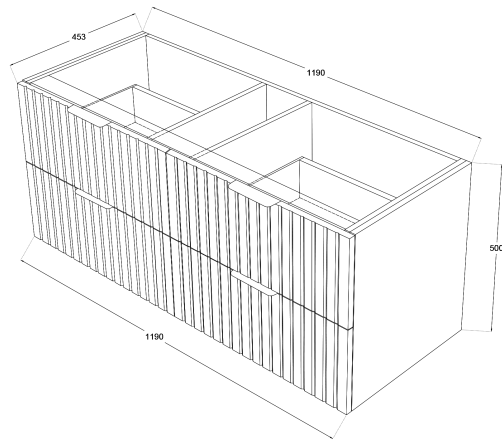

Matrix V-Groove 1200mm Wall Hung Vanity Single Bowl

TOP VIEW: DRAWERS

SIDE VIEW: DRAWER STORAGE

Product Specifications

Code: MAT-1200-4DRW-SB-SW

Finish: Satin White

Primary Material: White Melamine

Technical Features: Drawers: 4

Mounting: Wall Hung

Included: Single Bowl Vanity Stone

Special Features: Standard White Stone

Soft Close

Hand Made

- | | | | | | |
|---|---|---|--|---|--|
|  | MAT-1200-4DRW-SB-TR
<i>Tranquil Retreat</i>
Polyurethane Spray Paint |  | MAT-1200-4DRW-SB-GS
<i>Sage Green</i>
Polyurethane Spray Paint |  | MAT-1200-4DRW-SB-FN
<i>French Navy</i>
Polyurethane Spray Paint |
|  | MAT-1200-4DRW-SB-MP
<i>Matte Black</i>
Polyurethane Spray Paint |  | MAT-1200-4DRW-SB-SW
<i>Satin White</i>
Polyurethane Spray Paint | | |