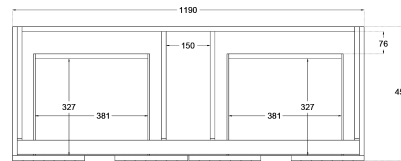

Matrix V-Groove 1200mm Wall Hung Vanity Single Bowl

TOP VIEW: DRAWERS

SIDE VIEW: DRAWER STORAGE

Product Specifications

Code: MAT-1200-4DRW-SB-SW

Finish: Satin White

Primary Material: White Melamine

Technical Features: Drawers: 4