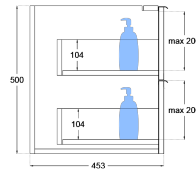

Matrix V-Groove 1200mm Wall Hung Vanity Single Bowl

TOP VIEW: DRAWERS

SIDE VIEW: DRAWER STORAGE

Product Specifications

Code: MAT-1200-4DRW-SB-TR

Finish: Tranquil Retreat

Primary Material: White Melamine

Technical Features: Drawers: 4
Mounting: Wall Hung
Included: Single Bowl Vanity Stone