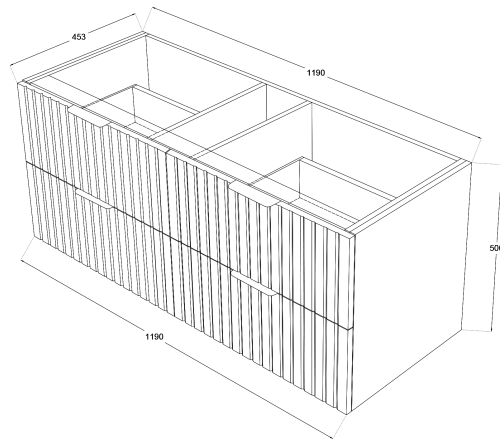

Matrix V-Groove 1200mm Wall Hung Vanity Single Bowl

TOP VIEW: DRAWERS

SIDE VIEW: DRAWER STORAGE

Product Specifications

Code: MAT-1200-4DRW-SB-TR

Finish: Tranquil Retreat

Primary Material: White Melamine

Technical Features: Drawers: 4
Mounting: Wall Hung
Included: Single Bowl Vanity Stone