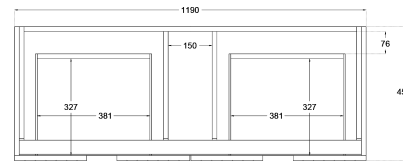

Matrix V-Groove 1200mm Wall Hung Vanity Single Bowl

TOP VIEW: DRAWERS

SIDE VIEW: DRAWER STORAGE

Product Specifications

Code: MAT-1200-4DRW-SB-TR

Finish: Tranquil Retreat

Primary Material: White Melamine

Technical Features: Drawers: 4
Mounting: Wall Hung
Included: Single Bowl Vanity Stone