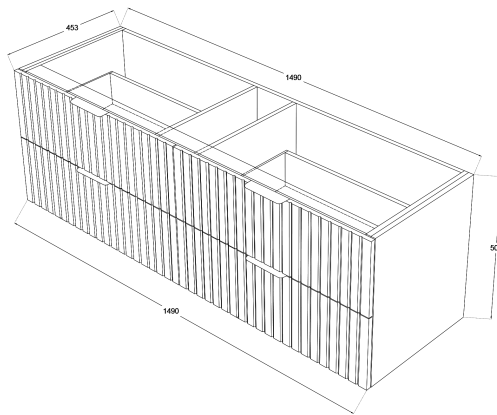

Matrix V-Groove 1500mm Wall Hung Vanity Single Bowl

Product Specifications

Code: MAT-1500-4DRW-SB-FN

Finish: French Navy

Primary Material: White Melamine

Technical Features: Drawers: 4

Mounting: Wall Hung

Included: Single Bowl Vanity Stone

Special Features: Standard White Stone

Soft Close

Hand Made

TOP VIEW: DRAWERS

SIDE VIEW: DRAWER STORAGE

Experience, *the difference.*

LINSOL.COM.AU

☎ 1300 546 765