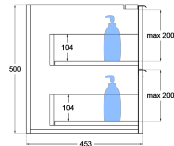

Special Features: Standard White Stone

Soft Close

Hand Made

TOP VIEW: DRAWERS

SIDE VIEW: DRAWER STORAGE

Experience, *the difference.*

LINSOL.COM.AU

☎ 1300 546 765