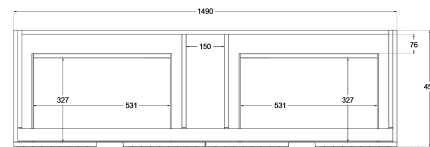

TOP VIEW: DRAWERS

SIDE VIEW: DRAWER STORAGE