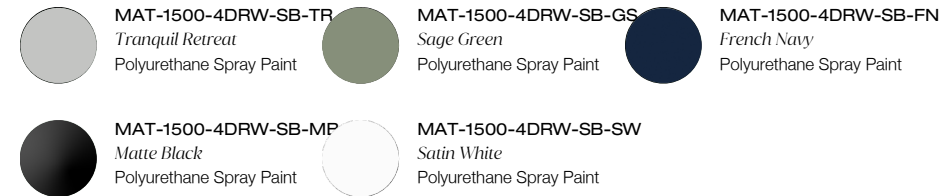

Matrix V-Groove 1500mm Wall Hung Vanity Single Bowl

Product Specifications

Code: MAT-1500-4DRW-SB-FN

Finish: French Navy

Primary Material: White Melamine

Technical Features: Drawers: 4

Mounting: Wall Hung

Included: Single Bowl Vanity Stone

Special Features: Standard White Stone

Soft Close

Hand Made

TOP VIEW: DRAWERS

SIDE VIEW: DRAWER STORAGE

Experience, *the difference.*

LINSOL.COM.AU

☎ 1300 546 765