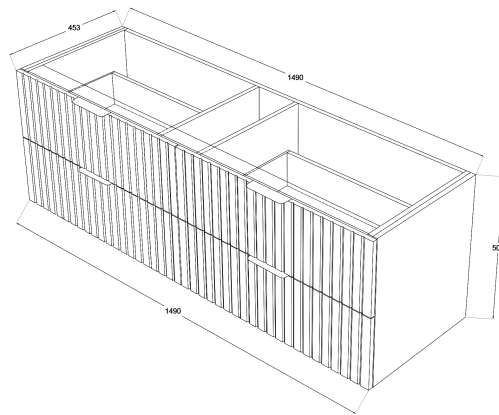

Matrix V-Groove 1500mm Wall Hung Vanity Single Bowl

Product Specifications

Code: MAT-1500-4DRW-SB-GS

Finish: Sage Green

Primary Material: White Melamine

Technical Features: Drawers: 4
Mounting: Wall Hung
Included: Single Bowl Vanity Stone
Standard White Stone
Soft Close
Hand Made

Special Features: Standard White Stone
Soft Close
Hand Made

TOP VIEW: DRAWERS

SIDE VIEW: DRAWER STORAGE

- 

MAT-1500-4DRW-SB-TR
Tranquil Retreat
Polyurethane Spray Paint
- 

MAT-1500-4DRW-SB-GS
Sage Green
Polyurethane Spray Paint
- 