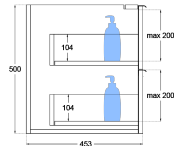

Matrix V-Groove 1500mm Wall Hung Vanity Single Bowl

Product Specifications

Code: MAT-1500-4DRW-SB-GS

Finish: Sage Green

Primary Material: White Melamine

Technical Features: Drawers: 4
Mounting: Wall Hung
Included: Single Bowl Vanity Stone
Standard White Stone
Soft Close
Hand Made

Special Features: Standard White Stone
Soft Close
Hand Made

TOP VIEW: DRAWERS

SIDE VIEW: DRAWER STORAGE

- 

MAT-1500-4DRW-SB-TR
Tranquil Retreat
Polyurethane Spray Paint
- 

MAT-1500-4DRW-SB-GS
Sage Green
Polyurethane Spray Paint
- 