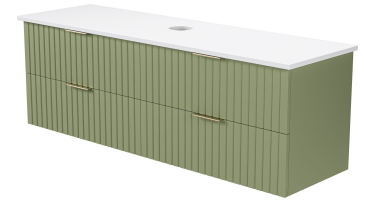

Matrix V-Groove 1500mm Wall Hung Vanity Single Bowl

Product Specifications

Code: MAT-1500-4DRW-SB-GS

Finish: Sage Green

Primary Material: White Melamine

Technical Features: Drawers: 4
Mounting: Wall Hung
Included: Single Bowl Vanity Stone
Standard White Stone
Soft Close
Hand Made

Special Features: Standard White Stone
Soft Close
Hand Made

TOP VIEW: DRAWERS

SIDE VIEW: DRAWER STORAGE

- 

MAT-1500-4DRW-SB-TR
Tranquil Retreat
Polyurethane Spray Paint
- 

MAT-1500-4DRW-SB-GS
Sage Green
Polyurethane Spray Paint
- 