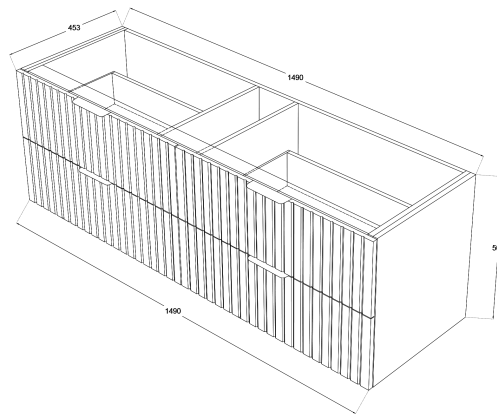

Matrix V-Groove 1500mm Wall Hung Vanity Single Bowl

Product Specifications

Code: MAT-1500-4DRW-SB-MB

Finish: Matte Black

Primary Material: White Melamine

Technical Features: Drawers: 4

Mounting: Wall Hung

Included: Single Bowl Vanity Stone

Special Features: Standard White Stone

Soft Close

Hand Made

TOP VIEW: DRAWERS

SIDE VIEW: DRAWER STORAGE

- 

MAT-1500-4DRW-SB-TR
Tranquil Retreat
Polyurethane Spray Paint
- 

MAT-1500-4DRW-SB-GS
Sage Green
Polyurethane Spray Paint
- 