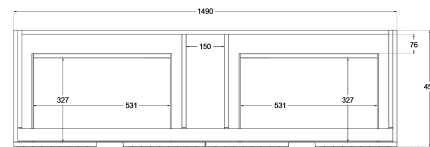

TOP VIEW: DRAWERS