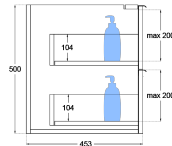

Special Features: Standard White Stone

Soft Close

Hand Made

TOP VIEW: DRAWERS

SIDE VIEW: DRAWER STORAGE

- 

MAT-1500-4DRW-SB-TR
Tranquil Retreat
Polyurethane Spray Paint
- 

MAT-1500-4DRW-SB-GS
Sage Green
Polyurethane Spray Paint
- 