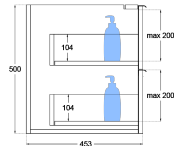

SIDE VIEW: DRAWER STORAGE