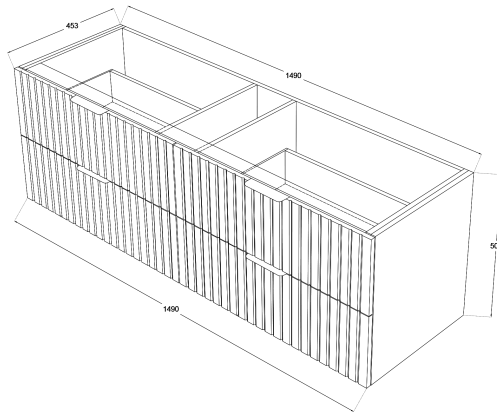

Matrix V-Groove 1500mm Wall Hung Vanity Single Bowl

Product Specifications

Code: MAT-1500-4DRW-SB-SW

Finish: Satin White

Primary Material: White Melamine

Technical Features: Drawers: 4
Mounting: Wall Hung
Included: Single Bowl Vanity Stone
Special Features: Standard White Stone
Soft Close
Hand Made