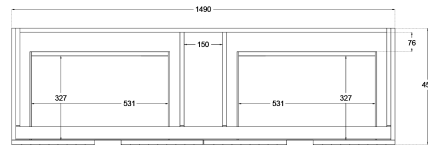

TOP VIEW: DRAWERS