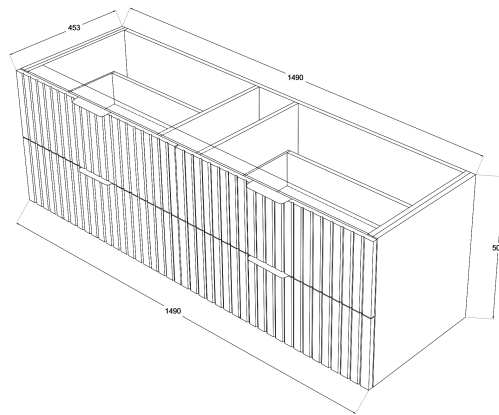

Matrix V-Groove 1500mm Wall Hung Vanity Single Bowl

Product Specifications

Code: MAT-1500-4DRW-SB-TR

Finish: Tranquil Retreat

Primary Material: White Melamine

Technical Features: Drawers: 4
Mounting: Wall Hung
Included: Single Bowl Vanity Stone
Special Features: Standard White Stone
Soft Close
Hand Made