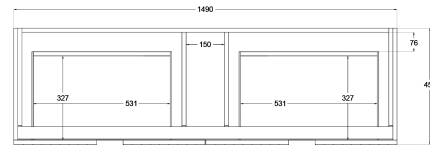

TOP VIEW: DRAWERS