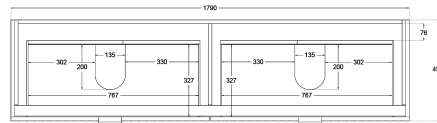

Matrix V-Groove 1800mm Wall Hung Vanity Double Bowl

TOP VIEW: DRAWERS

SIDE VIEW: DRAWER STORAGE

Product Specifications

Code: MAT-1800-4DRW-DB-MB

Finish: Matte Black

Primary Material: White Melamine

Technical Features: Drawers: 4