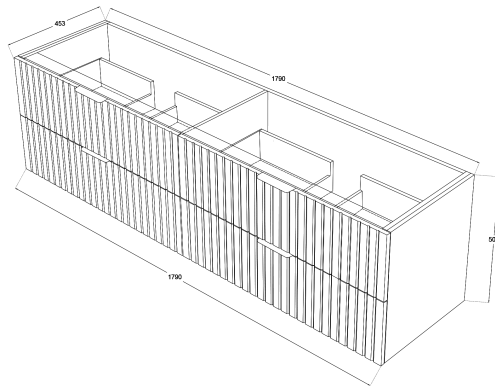

Matrix V-Groove 1800mm Wall Hung Vanity Double Bowl

TOP VIEW: DRAWERS

SIDE VIEW: DRAWER STORAGE

Product Specifications

Code: MAT-1800-4DRW-DB-MB

Finish: Matte Black

Primary Material: White Melamine

Technical Features: Drawers: 4

Mounting: Wall Hung

Included: Double Bowl Vanity Stone

Special Features:

Standard White Stone

Soft Close

Hand Made

- 

MAT-1800-4DRW-DB-TR
Tranquil Retreat
Polyurethane Spray Paint
- 