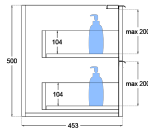

Matrix V-Groove 1800mm Wall Hung Vanity Double Bowl

TOP VIEW: DRAWERS

SIDE VIEW: DRAWER STORAGE

Product Specifications

Code: MAT-1800-4DRW-DB-MB

Finish: Matte Black

Primary Material: White Melamine

Technical Features: Drawers: 4