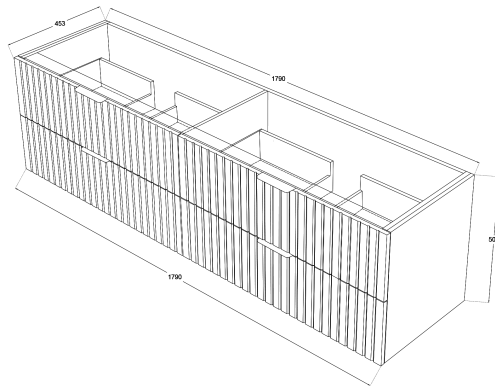

Matrix V-Groove 1800mm Wall Hung Vanity Double Bowl

TOP VIEW: DRAWERS

SIDE VIEW: DRAWER STORAGE

Product Specifications

Code: MAT-1800-4DRW-DB-TR

Finish: Tranquil Retreat

Primary Material: White Melamine

Technical Features: Drawers: 4

Mounting: Wall Hung

Included: Double Bowl Vanity Stone

Special Features: Standard White Stone

Soft Close

Hand Made

Experience, *the difference.*

LINSOL.COM.AU

☎ 1300 546 765