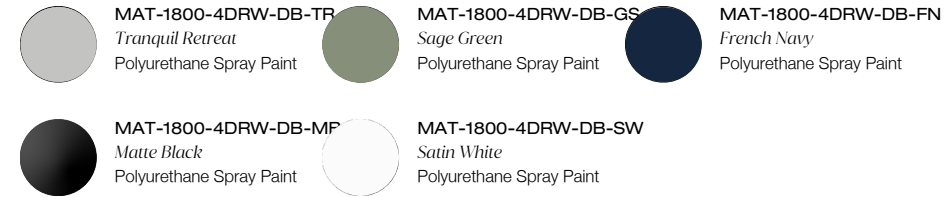

Matrix V-Groove 1800mm Wall Hung Vanity Double Bowl

TOP VIEW: DRAWERS

SIDE VIEW: DRAWER STORAGE

Product Specifications

Code: MAT-1800-4DRW-DB-TR

Finish: Tranquil Retreat

Primary Material: White Melamine

Technical Features: Drawers: 4

Mounting: Wall Hung

Included: Double Bowl Vanity Stone

Special Features: Standard White Stone

Soft Close

Hand Made

Experience, *the difference.*

LINSOL.COM.AU

☎ 1300 546 765