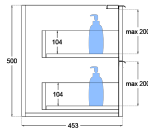

Matrix V-Groove 1800mm Wall Hung Vanity Double Bowl

TOP VIEW: DRAWERS

SIDE VIEW: DRAWER STORAGE

Product Specifications

Code: MAT-1800-4DRW-DB-TR

Finish: Tranquil Retreat

Primary Material: White Melamine

Technical Features: Drawers: 4

Mounting: Wall Hung

Included: Double Bowl Vanity Stone

Special Features: Standard White Stone

Soft Close

Hand Made

Experience, *the difference.*

LINSOL.COM.AU

☎ 1300 546 765