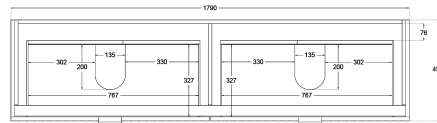

Matrix V-Groove 1800mm Wall Hung Vanity Double Bowl

TOP VIEW: DRAWERS

SIDE VIEW: DRAWER STORAGE

Product Specifications

Code: MAT-1800-4DRW-DB-TR

Finish: Tranquil Retreat

Primary Material: White Melamine

Technical Features: Drawers: 4