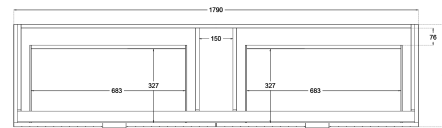

Matrix V-Groove 1800mm Wall Hung Vanity Single Bowl

TOP VIEW: DRAWERS

SIDE VIEW: DRAWER STORAGE

Product Specifications

Code: MAT-1800-4DRW-SB-FN

Finish: French Navy

Primary Material: White Melamine

Technical Features: Drawers: 4