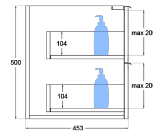

Matrix V-Groove 1800mm Wall Hung Vanity Single Bowl

TOP VIEW: DRAWERS

SIDE VIEW: DRAWER STORAGE

Product Specifications

Code: MAT-1800-4DRW-SB-FN

Finish: French Navy

Primary Material: White Melamine

Technical Features: Drawers: 4