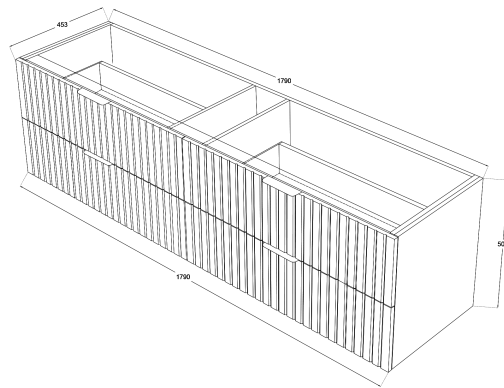

Matrix V-Groove 1800mm Wall Hung Vanity Single Bowl

TOP VIEW: DRAWERS

SIDE VIEW: DRAWER STORAGE

Product Specifications

Code: MAT-1800-4DRW-SB-FN

Finish: French Navy

Primary Material: White Melamine

Technical Features: Drawers: 4

Mounting: Wall Hung

Included: Single Bowl Vanity Stone

Standard White Stone

Soft Close

Hand Made

Special Features:

MAT-1800-4DRW-SB-TR
Tranquil Retreat
Polyurethane Spray Paint

MAT-1800-4DRW-SB-GS
Sage Green
Polyurethane Spray Paint