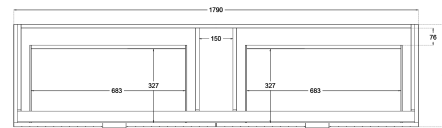

# Matrix V-Groove 1800mm Wall Hung Vanity Single Bowl

TOP VIEW: DRAWERS

SIDE VIEW: DRAWER STORAGE

## Product Specifications

**Code:** MAT-1800-4DRW-SB-GS

**Finish:** Sage Green

**Primary Material:** White Melamine

**Technical Features:** Drawers: 4

Mounting: Wall Hung

Included: Single Bowl Vanity Stone

Standard White Stone