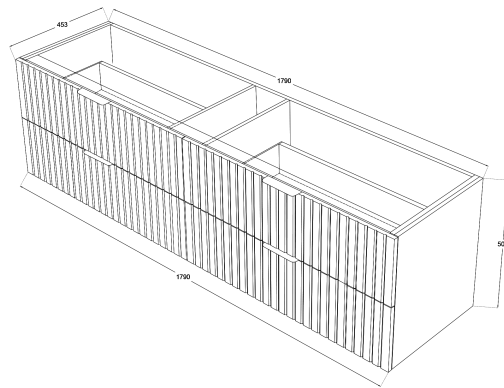

# Matrix V-Groove 1800mm Wall Hung Vanity Single Bowl

TOP VIEW: DRAWERS

SIDE VIEW: DRAWER STORAGE

## Product Specifications

**Code:** MAT-1800-4DRW-SB-GS

**Finish:** Sage Green

**Primary Material:** White Melamine

**Technical Features:** Drawers: 4

Mounting: Wall Hung

Included: Single Bowl Vanity Stone

Standard White Stone