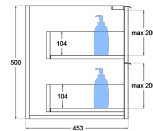

# Matrix V-Groove 1800mm Wall Hung Vanity Single Bowl

TOP VIEW: DRAWERS

SIDE VIEW: DRAWER STORAGE

## Product Specifications

**Code:** MAT-1800-4DRW-SB-GS

**Finish:** Sage Green

**Primary Material:** White Melamine

**Technical Features:** Drawers: 4

Mounting: Wall Hung

Included: Single Bowl Vanity Stone

Standard White Stone