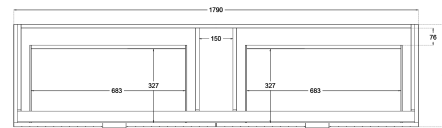

Matrix V-Groove 1800mm Wall Hung Vanity Single Bowl

TOP VIEW: DRAWERS

SIDE VIEW: DRAWER STORAGE

Product Specifications

Code: MAT-1800-4DRW-SB-MB

Finish: Matte Black

Primary Material: White Melamine

Technical Features: Drawers: 4