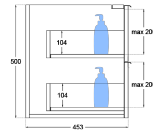

Matrix V-Groove 1800mm Wall Hung Vanity Single Bowl

TOP VIEW: DRAWERS

SIDE VIEW: DRAWER STORAGE

Product Specifications

Code: MAT-1800-4DRW-SB-MB

Finish: Matte Black

Primary Material: White Melamine

Technical Features: Drawers: 4