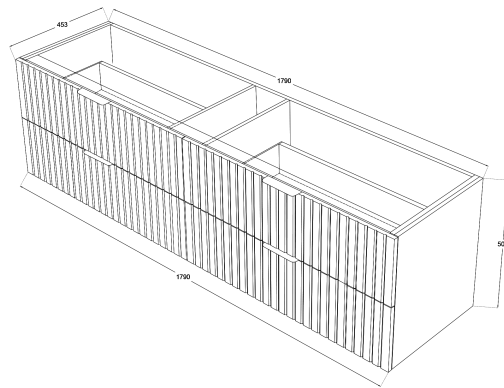

Matrix V-Groove 1800mm Wall Hung Vanity Single Bowl

TOP VIEW: DRAWERS

SIDE VIEW: DRAWER STORAGE

Product Specifications

Code: MAT-1800-4DRW-SB-MB

Finish: Matte Black

Primary Material: White Melamine

Technical Features: Drawers: 4

Mounting: Wall Hung

Included: Single Bowl Vanity Stone

Standard White Stone

Soft Close

Hand Made

Special Features:

MAT-1800-4DRW-SB-TR
Tranquil Retreat
Polyurethane Spray Paint

MAT-1800-4DRW-SB-GS
Sage Green
Polyurethane Spray Paint