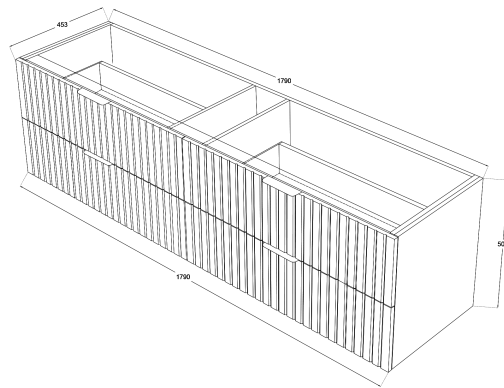

# Matrix V-Groove 1800mm Wall Hung Vanity Single Bowl

TOP VIEW: DRAWERS

SIDE VIEW: DRAWER STORAGE

## Product Specifications

**Code:** MAT-1800-4DRW-SB-SW  
**Finish:** Satin White  
**Primary Material:** White Melamine  
**Technical Features:** Drawers: 4  
 Mounting: Wall Hung  
 Included: Single Bowl Vanity Stone  
**Special Features:** Standard White Stone  
 Soft Close  
 Hand Made