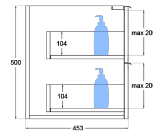

# Matrix V-Groove 1800mm Wall Hung Vanity Single Bowl

TOP VIEW: DRAWERS

SIDE VIEW: DRAWER STORAGE

## Product Specifications

**Code:** MAT-1800-4DRW-SB-SW  
**Finish:** Satin White  
**Primary Material:** White Melamine  
**Technical Features:** Drawers: 4  
 Mounting: Wall Hung  
 Included: Single Bowl Vanity Stone  
**Special Features:** Standard White Stone  
 Soft Close  
 Hand Made