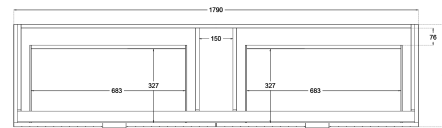

# Matrix V-Groove 1800mm Wall Hung Vanity Single Bowl

TOP VIEW: DRAWERS

SIDE VIEW: DRAWER STORAGE

## Product Specifications

**Code:** MAT-1800-4DRW-SB-SW  
**Finish:** Satin White  
**Primary Material:** White Melamine  
**Technical Features:** Drawers: 4  
 Mounting: Wall Hung  
 Included: Single Bowl Vanity Stone  
**Special Features:** Standard White Stone  
 Soft Close  
 Hand Made