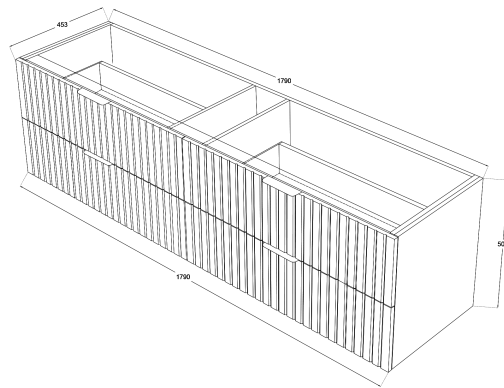

Matrix V-Groove 1800mm Wall Hung Vanity Single Bowl

TOP VIEW: DRAWERS

SIDE VIEW: DRAWER STORAGE

Product Specifications

Code: MAT-1800-4DRW-SB-TR

Finish: Tranquil Retreat

Primary Material: White Melamine

Technical Features: Drawers: 4

Mounting: Wall Hung

Included: Single Bowl Vanity Stone

Special Features: Standard White Stone

Soft Close

Hand Made

- 

MAT-1800-4DRW-SB-TR
Tranquil Retreat
Polyurethane Spray Paint
- 

MAT-1800-4DRW-SB-GS
Sage Green
Polyurethane Spray Paint
- 