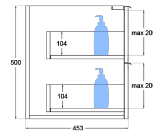

Matrix V-Groove 1800mm Wall Hung Vanity Single Bowl

TOP VIEW: DRAWERS

SIDE VIEW: DRAWER STORAGE

Product Specifications

Code: MAT-1800-4DRW-SB-TR

Finish: Tranquil Retreat

Primary Material: White Melamine

Technical Features: Drawers: 4