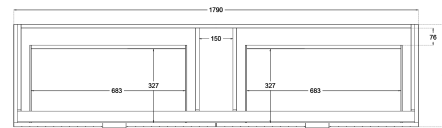

Matrix V-Groove 1800mm Wall Hung Vanity Single Bowl

TOP VIEW: DRAWERS

SIDE VIEW: DRAWER STORAGE

Product Specifications

Code: MAT-1800-4DRW-SB-TR

Finish: Tranquil Retreat

Primary Material: White Melamine

Technical Features: Drawers: 4