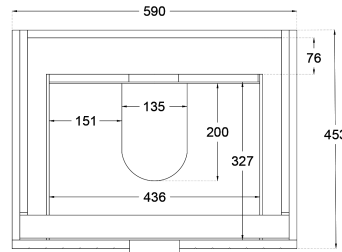

TOP VIEW: DRAWERS