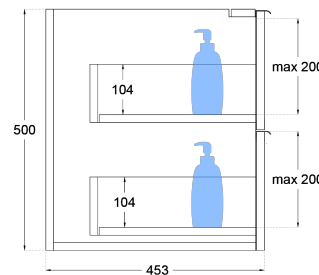

SIDE VIEW:
DRAWER STORAGE

- **MAT-600-2DRW-TR**
  Tranquil Retreat
  Polyurethane Spray Paint
- **MAT-600-2DRW-GS**
  Sage Green
  Polyurethane Spray Paint
- **MAT-600-2DRW-FN**
  French Navy
  Polyurethane Spray Paint
- **MAT-600-2DRW-MB**
  Matte Black
  Polyurethane Spray Paint
- **MAT-600-2DRW-SW**
  Satin White
  Polyurethane Spray Paint

Experience, *the difference.*

LINSOL.COM.AU

☎ 1300 546 765

@ info@linsol.com.au

✉ PO Box 88, Coniston NSW 2500

All information is correct at time of writing. The actual product may vary slightly and sizes may be scaled up or down. Warranty is for domestic use only. For warranty & care information please visit linsol.com.au/warranty