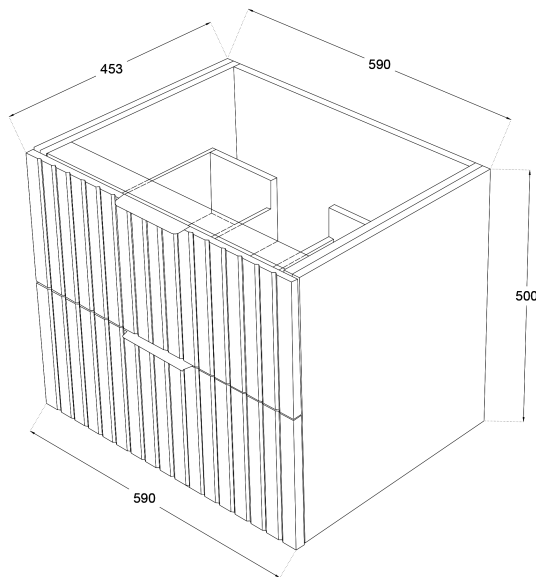

Matrix V-Groove 600mm Wall Hung Vanity

Product Specifications

Code: MAT-600-2DRW-FN
Finish: French Navy
Primary Material: White Melamine
Technical Features: Drawers: 2
Mounting: Wall Hung
Included: Single Bowl Vanity St
Special Features: Standard White Stone
Soft Close
Hand Made

TOP VIEW: DRAWERS

- **MAT-600-2DRW-TR**
  Tranquil Retreat
  Polyurethane Spray Paint
- **MAT-600-2DRW-GS**
  Sage Green
  Polyurethane Spray Paint
- **MAT-600-2DRW-FN**
  French Navy
  Polyurethane Spray Paint
- **MAT-600-2DRW-MB**
  Matte Black
  Polyurethane Spray Paint
- **MAT-600-2DRW-SW**
  Satin White
  Polyurethane Spray Paint

Experience, *the difference.*

LINSOL.COM.AU

☎ 1300 546 765

@ info@linsol.com.au

✉ PO Box 88, Coniston NSW 2500

All information is correct at time of writing. The actual product may vary slightly and sizes may be scaled up or down. Warranty is for domestic use only. For warranty & care information please visit linsol.com.au/warranty