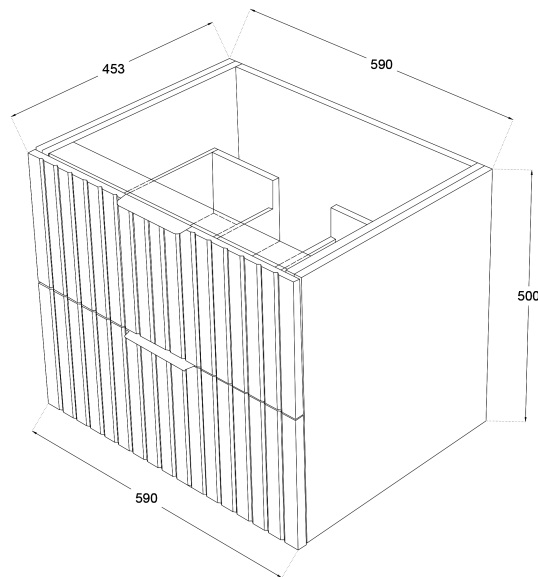

Experience, *the difference.*

LINSOL.COM.AU

☎ 1300 546 765

@ info@linsol.com.au

✉ PO Box 88, Coniston NSW 2500

All information is correct at time of writing. The actual product may vary slightly and sizes may be scaled up or down. Warranty is for domestic use only. For warranty & care information please visit linsol.com.au/warranty