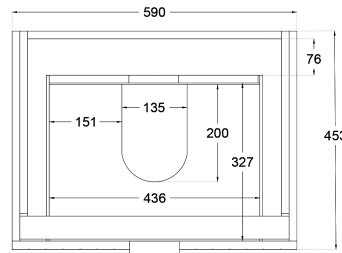

- **MAT-600-2DRW-TR**
  Tranquil Retreat
  Polyurethane Spray Paint
- **MAT-600-2DRW-GS**
  Sage Green
  Polyurethane Spray Paint
- **MAT-600-2DRW-FN**
  French Navy
  Polyurethane Spray Paint
- **MAT-600-2DRW-MB**
  Matte Black
  Polyurethane Spray Paint
- **MAT-600-2DRW-SW**
  Satin White
  Polyurethane Spray Paint

TOP VIEW: DRAWERS