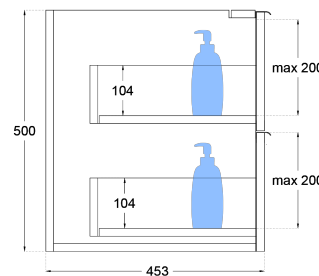

**MAT-600-2DRW-MB**  
*Matte Black*  
 Polyurethane Spray Paint
- 

**MAT-600-2DRW-SW**  
*Satin White*  
 Polyurethane Spray Paint

TOP VIEW: DRAWERS

SIDE VIEW:  
DRAWER STORAGE

Experience, *the difference.*