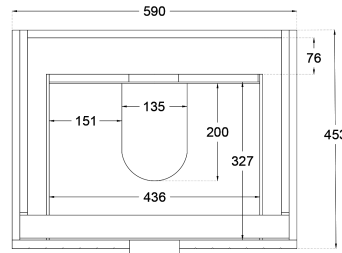

TOP VIEW: DRAWERS