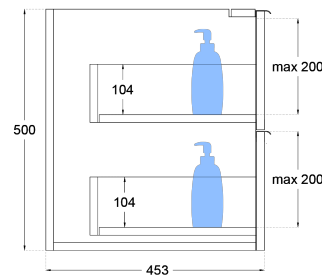

SIDE VIEW:
DRAWER STORAGE

- **MAT-600-2DRW-TR**
  Tranquil Retreat
  Polyurethane Spray Paint
- **MAT-600-2DRW-GS**
  Sage Green
  Polyurethane Spray Paint
- **MAT-600-2DRW-FN**
  French Navy
  Polyurethane Spray Paint
- **MAT-600-2DRW-MB**
  Matte Black
  Polyurethane Spray Paint
- **MAT-600-2DRW-SW**
  Satin White
  Polyurethane Spray Paint

Experience, *the difference.*

LINSOL.COM.AU

☎ 1300 546 765

@ info@linsol.com.au

✉ PO Box 88, Coniston NSW 2500

All information is correct at time of writing. The actual product may vary slightly and sizes may be scaled up or down. Warranty is for domestic use only. For warranty & care information please visit linsol.com.au/warranty