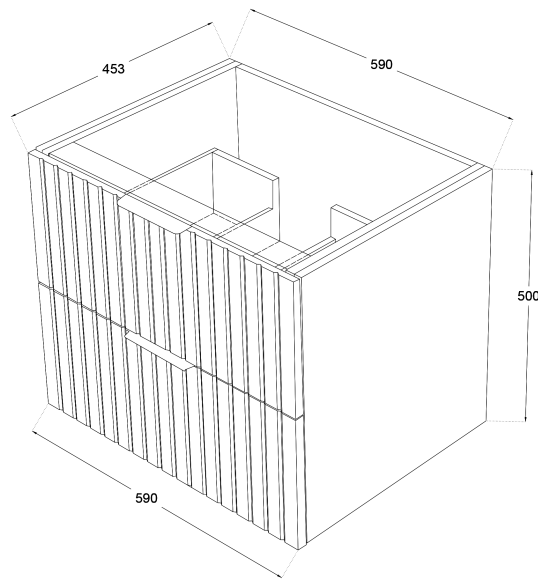

- **MAT-600-2DRW-TR**
  Tranquil Retreat
  Polyurethane Spray Paint
- **MAT-600-2DRW-GS**
  Sage Green
  Polyurethane Spray Paint
- **MAT-600-2DRW-FN**
  French Navy
  Polyurethane Spray Paint
- **MAT-600-2DRW-MB**
  Matte Black
  Polyurethane Spray Paint
- **MAT-600-2DRW-SW**
  Satin White
  Polyurethane Spray Paint

Experience, *the difference.*

LINSOL.COM.AU

☎ 1300 546 765

@ info@linsol.com.au

✉ PO Box 88, Coniston NSW 2500

All information is correct at time of writing. The actual product may vary slightly and sizes may be scaled up or down. Warranty is for domestic use only. For warranty & care information please visit linsol.com.au/warranty