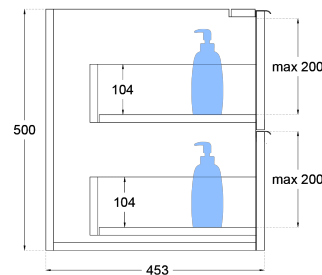

SIDE VIEW:
DRAWER STORAGE

- **MAT-600-2DRW-TR**
  Tranquil Retreat
  Polyurethane Spray Paint
- **MAT-600-2DRW-GS**
  Sage Green
  Polyurethane Spray Paint
- **MAT-600-2DRW-FN**
  French Navy
  Polyurethane Spray Paint
- **MAT-600-2DRW-MB**
  Matte Black
  Polyurethane Spray Paint
- **MAT-600-2DRW-SW**
  Satin White
  Polyurethane Spray Paint

Experience, *the difference.*

LINSOL.COM.AU

☎ 1300 546 765

@ info@linsol.com.au

✉ PO Box 88, Coniston NSW 2500

All information is correct at time of writing. The actual product may vary slightly and sizes may be scaled up or down. Warranty is for domestic use only. For warranty & care information please visit linsol.com.au/warranty