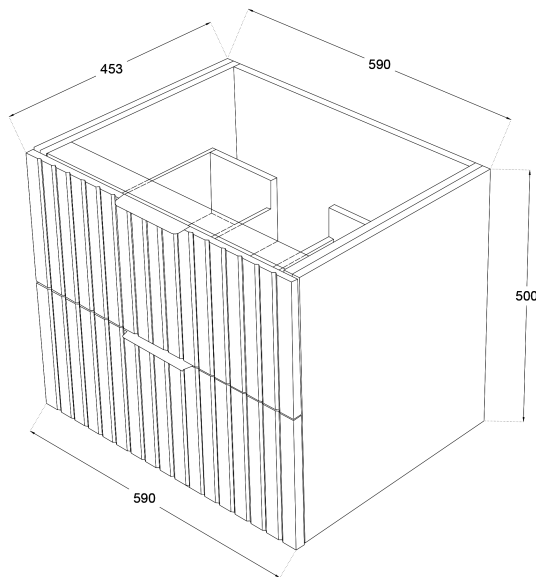

Matrix V-Groove 600mm Wall Hung Vanity

Product Specifications

Code: MAT-600-2DRW-TR
Finish: Tranquil Retreat
Primary Material: White Melamine
Technical Features: Drawers: 2
Mounting: Wall Hung
Included: Single Bowl Vanity St
Special Features: Standard White Stone
Soft Close
Hand Made

TOP VIEW: DRAWERS

- **MAT-600-2DRW-TR**
  Tranquil Retreat
  Polyurethane Spray Paint
- **MAT-600-2DRW-GS**
  Sage Green
  Polyurethane Spray Paint
- **MAT-600-2DRW-FN**
  French Navy
  Polyurethane Spray Paint
- **MAT-600-2DRW-MB**
  Matte Black
  Polyurethane Spray Paint
- **MAT-600-2DRW-SW**
  Satin White
  Polyurethane Spray Paint

Experience, *the difference.*

LINSOL.COM.AU

☎ 1300 546 765

@ info@linsol.com.au

✉ PO Box 88, Coniston NSW 2500

All information is correct at time of writing. The actual product may vary slightly and sizes may be scaled up or down. Warranty is for domestic use only. For warranty & care information please visit linsol.com.au/warranty