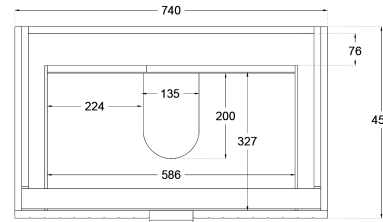

- **MAT-750-2DRW-TR**
  Tranquil Retreat
  Polyurethane Spray Paint
- **MAT-750-2DRW-GS**
  Sage Green
  Polyurethane Spray Paint
- **MAT-750-2DRW-FN**
  French Navy
  Polyurethane Spray Paint
- **MAT-750-2DRW-MB**
  Matte Black
  Polyurethane Spray Paint
- **MAT-750-2DRW-SW**
  Satin White
  Polyurethane Spray Paint

TOP VIEW: DRAWERS