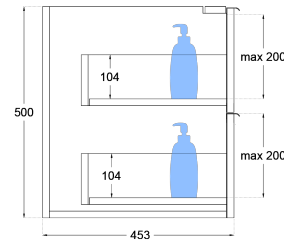

SIDE VIEW:
DRAWER STORAGE

Experience, *the difference.*

LINSOL.COM.AU

☎ 1300 546 765

@ info@linsol.com.au

✉ PO Box 88, Coniston NSW 2500

All information is correct at time of writing. The actual product may vary slightly and sizes may be scaled up or down. Warranty is for domestic use only. For warranty & care information please visit linsol.com.au/warranty