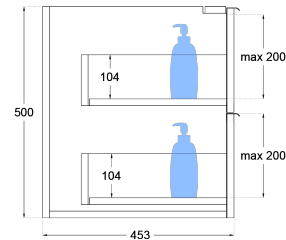

SIDE VIEW:
DRAWER STORAGE

Experience, *the difference.*

LINSOL.COM.AU

☎ 1300 546 765

@ info@linsol.com.au

✉ PO Box 88, Coniston NSW 2500

All information is correct at time of writing. The actual product may vary slightly and sizes may be scaled up or down. Warranty is for domestic use only. For warranty & care information please visit linsol.com.au/warranty