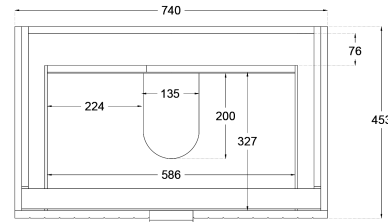

- **MAT-750-2DRW-TR**
  Tranquil Retreat
  Polyurethane Spray Paint
- **MAT-750-2DRW-GS**
  Sage Green
  Polyurethane Spray Paint
- **MAT-750-2DRW-FN**
  French Navy
  Polyurethane Spray Paint
- **MAT-750-2DRW-MB**
  Matte Black
  Polyurethane Spray Paint
- **MAT-750-2DRW-SW**
  Satin White
  Polyurethane Spray Paint

TOP VIEW: DRAWERS