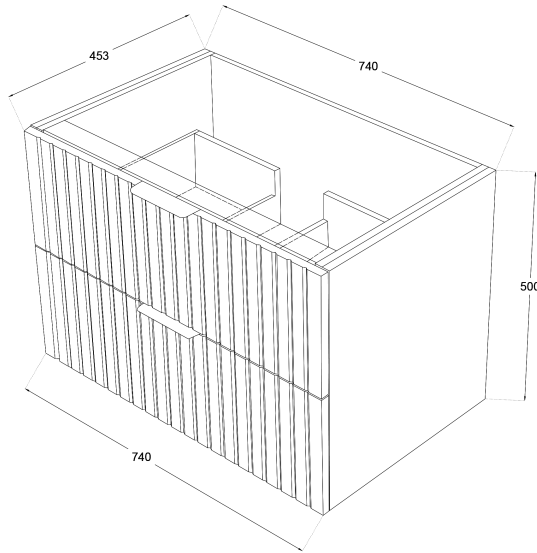

Experience, *the difference.*

LINSOL.COM.AU

☎ 1300 546 765

@ info@linsol.com.au

✉ PO Box 88, Coniston NSW 2500

All information is correct at time of writing. The actual product may vary slightly and sizes may be scaled up or down. Warranty is for domestic use only. For warranty & care information please visit linsol.com.au/warranty