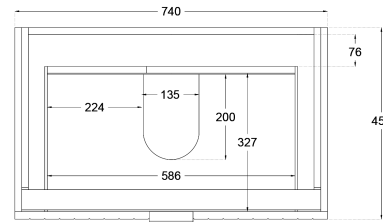

TOP VIEW: DRAWERS