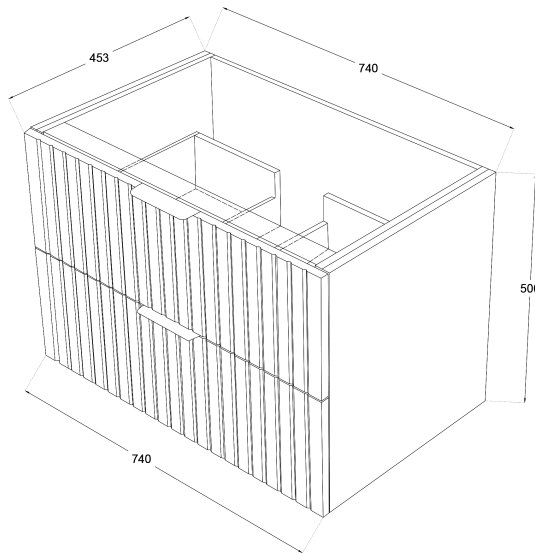

Matrix V-Groove 750mm Wall Hung Vanity

Product Specifications

Code: MAT-750-2DRW-MB
Finish: Matte Black
Primary Material: White Melamine
Technical Features: Drawers: 2
Mounting: Wall Hung
Included: Single Bowl Vanity Stone
Special Features: Standard White Stone
Soft Close
Hand Made