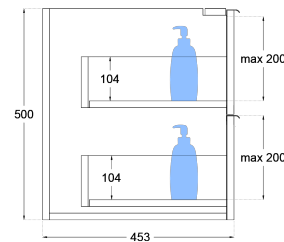

SIDE VIEW:
DRAWER STORAGE

Experience, *the difference.*

LINSOL.COM.AU

☎ 1300 546 765

✉ info@linsol.com.au

✉ PO Box 88, Coniston NSW 2500

- **MAT-750-2DRW-TR**
  Tranquil Retreat
  Polyurethane Spray Paint
- **MAT-750-2DRW-GS**
  Sage Green
  Polyurethane Spray Paint
- **MAT-750-2DRW-FN**
  French Navy
  Polyurethane Spray Paint
- **MAT-750-2DRW-MB**
  Matte Black
  Polyurethane Spray Paint
- **MAT-750-2DRW-SW**
  Satin White
  Polyurethane Spray Paint

All information is correct at time of writing. The actual product may vary slightly and sizes may be scaled up or down. Warranty is for domestic use only. For warranty & care information please visit linsol.com.au/warranty