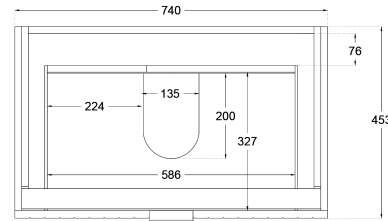

TOP VIEW: DRAWERS