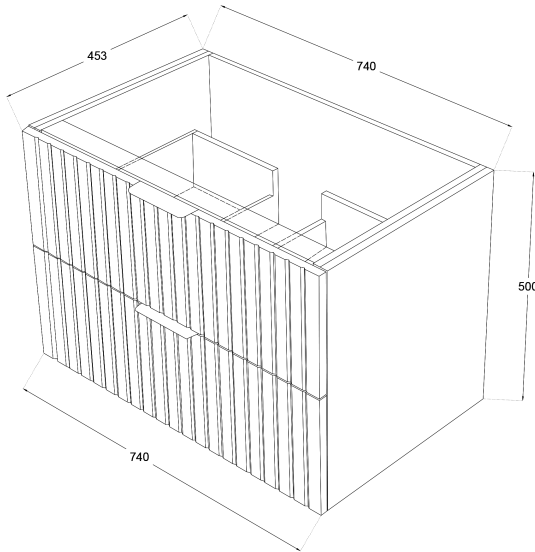

# Matrix V-Groove 750mm Wall Hung Vanity

## Product Specifications

**Code:** MAT-750-2DRW-SW  
**Finish:** Satin White  
**Primary Material:** White Melamine  
**Technical Features:** Drawers: 2  
 Mounting: Wall Hung  
 Included: Single Bowl Vanity Stone  
**Special Features:** Standard White Stone  
 Soft Close  
 Hand Made