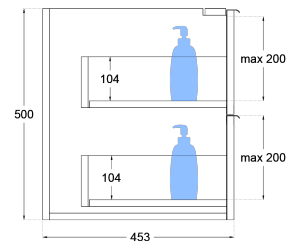

SIDE VIEW: DRAWER STORAGE

- **MAT-750-2DRW-TR**
  Tranquil Retreat
  Polyurethane Spray Paint
- **MAT-750-2DRW-GS**
  Sage Green
  Polyurethane Spray Paint
- **MAT-750-2DRW-FN**
  French Navy
  Polyurethane Spray Paint
- **MAT-750-2DRW-MB**
  Matte Black
  Polyurethane Spray Paint
- **MAT-750-2DRW-SW**
  Satin White
  Polyurethane Spray Paint

Experience, *the difference.*

LINSOL.COM.AU

☎ 1300 546 765

@ info@linsol.com.au

✉ PO Box 88, Coniston NSW 2500

All information is correct at time of writing. The actual product may vary slightly and sizes may be scaled up or down. Warranty is for domestic use only. For warranty & care information please visit linsol.com.au/warranty