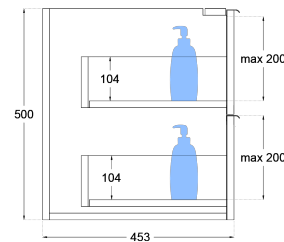

SIDE VIEW:
DRAWER STORAGE

- **MAT-750-2DRW-TR**
  Tranquil Retreat
  Polyurethane Spray Paint
- **MAT-750-2DRW-GS**
  Sage Green
  Polyurethane Spray Paint
- **MAT-750-2DRW-FN**
  French Navy
  Polyurethane Spray Paint
- **MAT-750-2DRW-MB**
  Matte Black
  Polyurethane Spray Paint
- **MAT-750-2DRW-SW**
  Satin White
  Polyurethane Spray Paint

Experience, *the difference.*

LINSOL.COM.AU

☎ 1300 546 765

@ info@linsol.com.au

✉ PO Box 88, Coniston NSW 2500

All information is correct at time of writing. The actual product may vary slightly and sizes may be scaled up or down. Warranty is for domestic use only. For warranty & care information please visit linsol.com.au/warranty