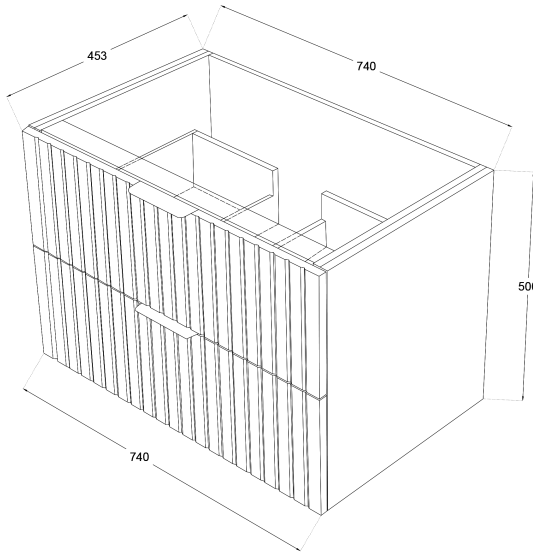

# Matrix V-Groove 750mm Wall Hung Vanity

## Product Specifications

**Code:** MAT-750-2DRW-TR  
**Finish:** Tranquil Retreat  
**Primary Material:** White Melamine  
**Technical Features:** Drawers: 2  
 Mounting: Wall Hung  
 Included: Single Bowl Vanity Stone  
**Special Features:** Standard White Stone  
 Soft Close  
 Hand Made