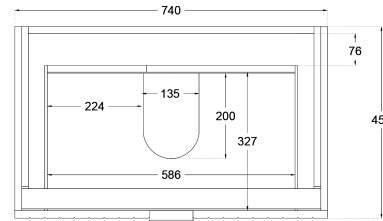

TOP VIEW: DRAWERS