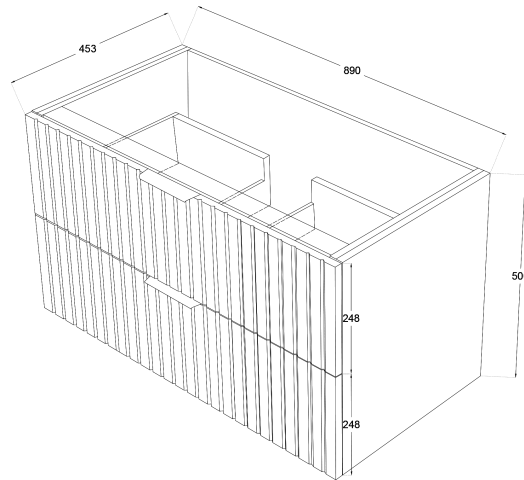

Matrix V-Groove 900mm Wall Hung Vanity

Product Specifications

Code: MAT-900-2DRW-SW

Finish: Satin White

Primary Material: White Melamine

Technical Features: Drawers: 2
Mounting: Wall Hung
Included: Single Bowl Vanity Stone

Special Features: Standard White Stone
Soft Close
Hand Made