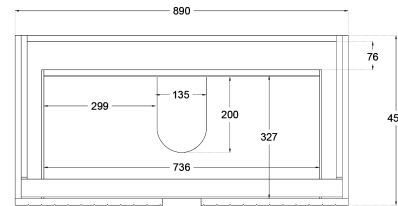

TOP VIEW: DRAWERS