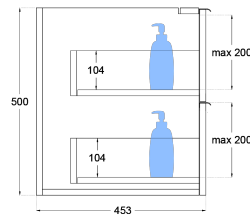

SIDE VIEW:
DRAWER STORAGE

- **MAT-900-2DRW-TR**
  Tranquil Retreat
  Polyurethane Spray Paint
- **MAT-900-2DRW-GS**
  Sage Green
  Polyurethane Spray Paint
- **MAT-900-2DRW-FN**
  French Navy
  Polyurethane Spray Paint
- **MAT-900-2DRW-MB**
  Matte Black
  Polyurethane Spray Paint
- **MAT-900-2DRW-SW**
  Satin White
  Polyurethane Spray Paint

Experience, *the difference.*

LINSOL.COM.AU

☎ 1300 546 765

@ info@linsol.com.au

✉ PO Box 88, Coniston NSW 2500

All information is correct at time of writing. The actual product may vary slightly and sizes may be scaled up or down. Warranty is for domestic use only. For warranty & care information please visit linsol.com.au/warranty