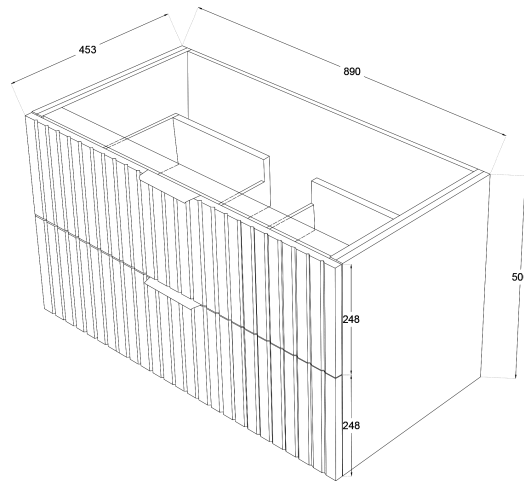

Matrix V-Groove 900mm Wall Hung Vanity

Product Specifications

Code: MAT-900-2DRW-TR

Finish: Tranquil Retreat

Primary Material: White Melamine

Technical Features: Drawers: 2
Mounting: Wall Hung
Included: Single Bowl Vanity Stone
Standard White Stone
Soft Close
Hand Made