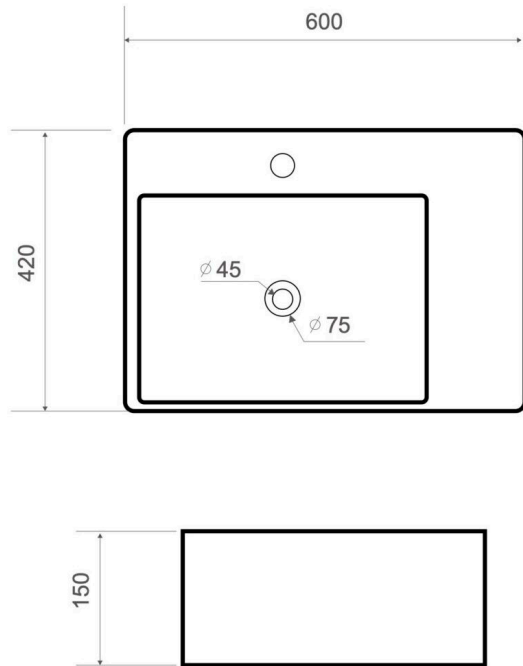

# Mia 600mm Single Tap Hole Left Bowl Wall Hung Basin with Overflow

## Product Specifications

<b>Code:</b>	MIA-OF600-S-LWH-GW
<b>Finish:</b>	Gloss White
<b>Primary Material:</b>	Vitreous China
<b>Technical Features:</b>	Mounting: Wall Hung Included: Fixing Kit Pop-up Waste Sold Separately