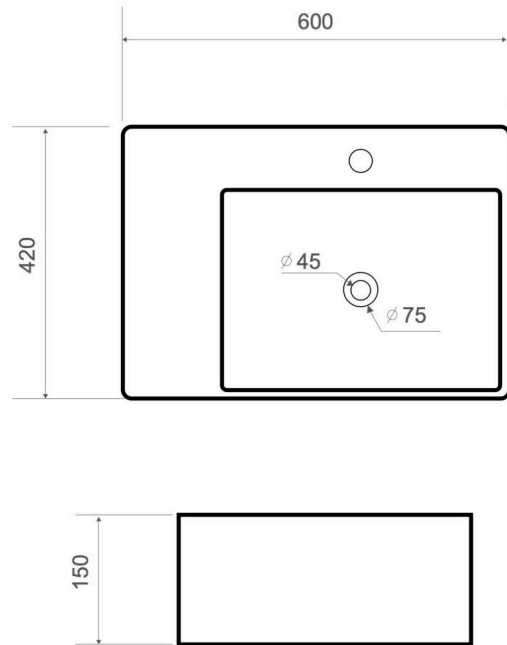

Mia 600mm Single Tap Hole Right Bowl Wall Hung Basin with Overflow

Product Specifications

Code:	MIA-OF600-S-RWH-GW
Finish:	Gloss White
Primary Material:	Vitreous China
Technical Features:	Mounting: Wall Hung Included: Fixing Kit Pop-up Waste Sold Separately