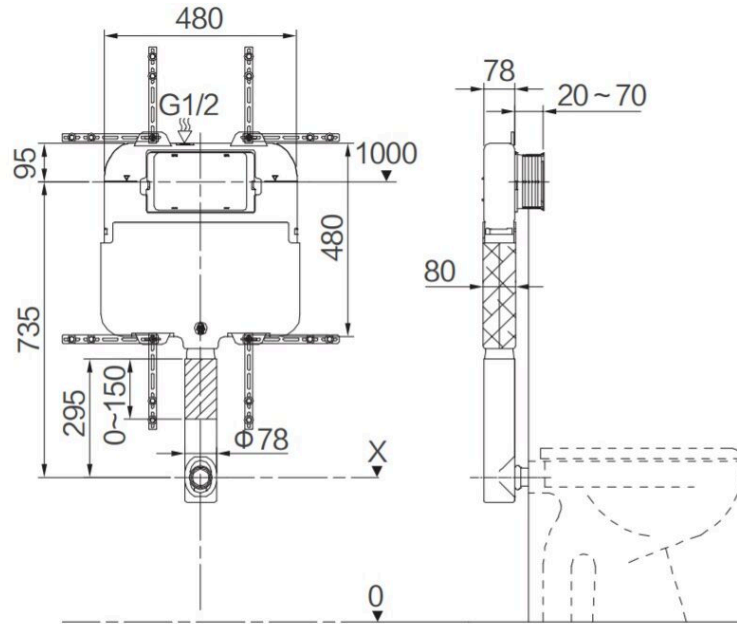

Marq 80mm Mechanical In Wall Cistern

Product Specifications

Code:	MIWC-80MM
Barcode:	9339897025867
WELS Star:	4 Star
WELS Rating:	3.4L/Min
Primary Material:	N/A
Technical Features:	Mounting: In Wall

Experience, *the difference.*