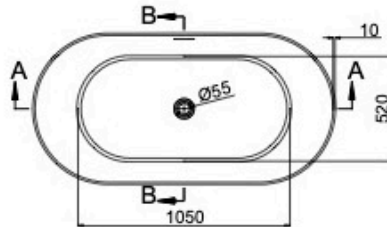

Nora 1500mm Freestanding Bath

Product Specifications

Code: NOR-FS-150-GB

Finish: Grey Blue

Barcode: 9339897020886

Primary Material: Sanitary Grade Acrylic

Technical Features: Mounting: Freestanding
Pop-up Waste Sold Separately