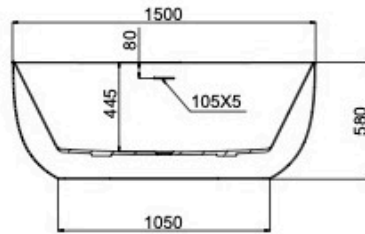

Nora 1500mm Freestanding Bath

Product Specifications

Code: NOR-FS-150-GB

Finish: Grey Blue

Barcode: 9339897020886

Primary Material: Sanitary Grade Acrylic

Technical Features: Mounting: Freestanding
Pop-up Waste Sold Separately