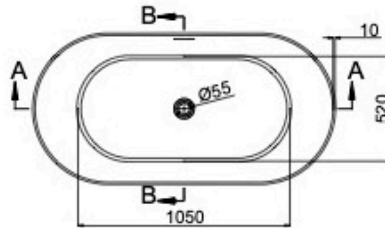

Nora 1500mm Freestanding Bath

Product Specifications

Code: NOR-FS-150-MB
Finish: Matte Black
Barcode: 9339897020930
Primary Material: Sanitary Grade Acrylic
Technical Features: Mounting: Freestanding
Pop-up Waste Sold Separately