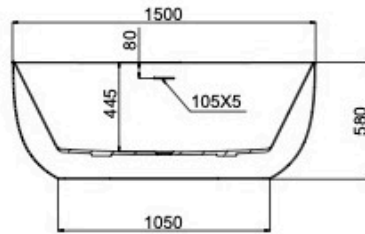

Nora 1500mm Freestanding Bath

Product Specifications

Code: NOR-FS-150-MB
Finish: Matte Black
Barcode: 9339897020930
Primary Material: Sanitary Grade Acrylic
Technical Features: Mounting: Freestanding
Pop-up Waste Sold Separately