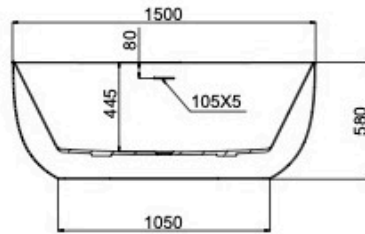

Nora 1500mm Freestanding Bath

Product Specifications

Code: NOR-FS-150-OO

Finish: Outback Orange

Barcode: 9339897020909

Primary Material: Sanitary Grade Acrylic

Technical Features: Mounting: Freestanding
Pop-up Waste Sold Separately