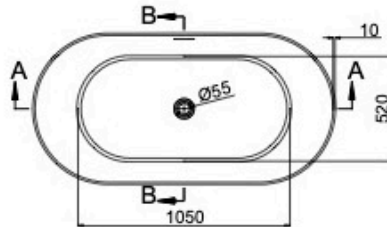

Nora 1500mm Freestanding Bath

Product Specifications

Code: NOR-FS-150-OO

Finish: Outback Orange

Barcode: 9339897020909

Primary Material: Sanitary Grade Acrylic

Technical Features: Mounting: Freestanding
Pop-up Waste Sold Separately