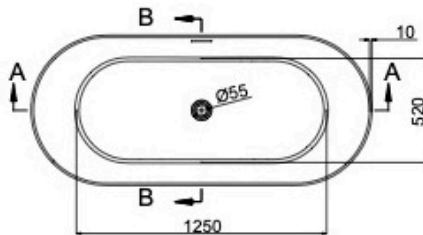

Nora 1700mm Freestanding Bath

Product Specifications

Code: NOR-FS-170-G
Finish: Ginger
Barcode: 9339897021067
Primary Material: Sanitary Grade Acrylic
Technical Features: Mounting: Freestanding
Pop-up Waste Sold Separately