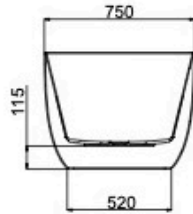

Nora 1700mm Freestanding Bath

Product Specifications

Code: NOR-FS-170-G
Finish: Ginger
Barcode: 9339897021067
Primary Material: Sanitary Grade Acrylic
Technical Features: Mounting: Freestanding
Pop-up Waste Sold Separately