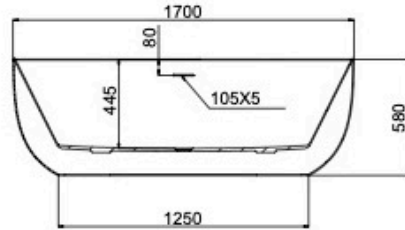

Nora 1700mm Freestanding Bath

Product Specifications

Code: NOR-FS-170-G
Finish: Ginger
Barcode: 9339897021067
Primary Material: Sanitary Grade Acrylic
Technical Features: Mounting: Freestanding
Pop-up Waste Sold Separately